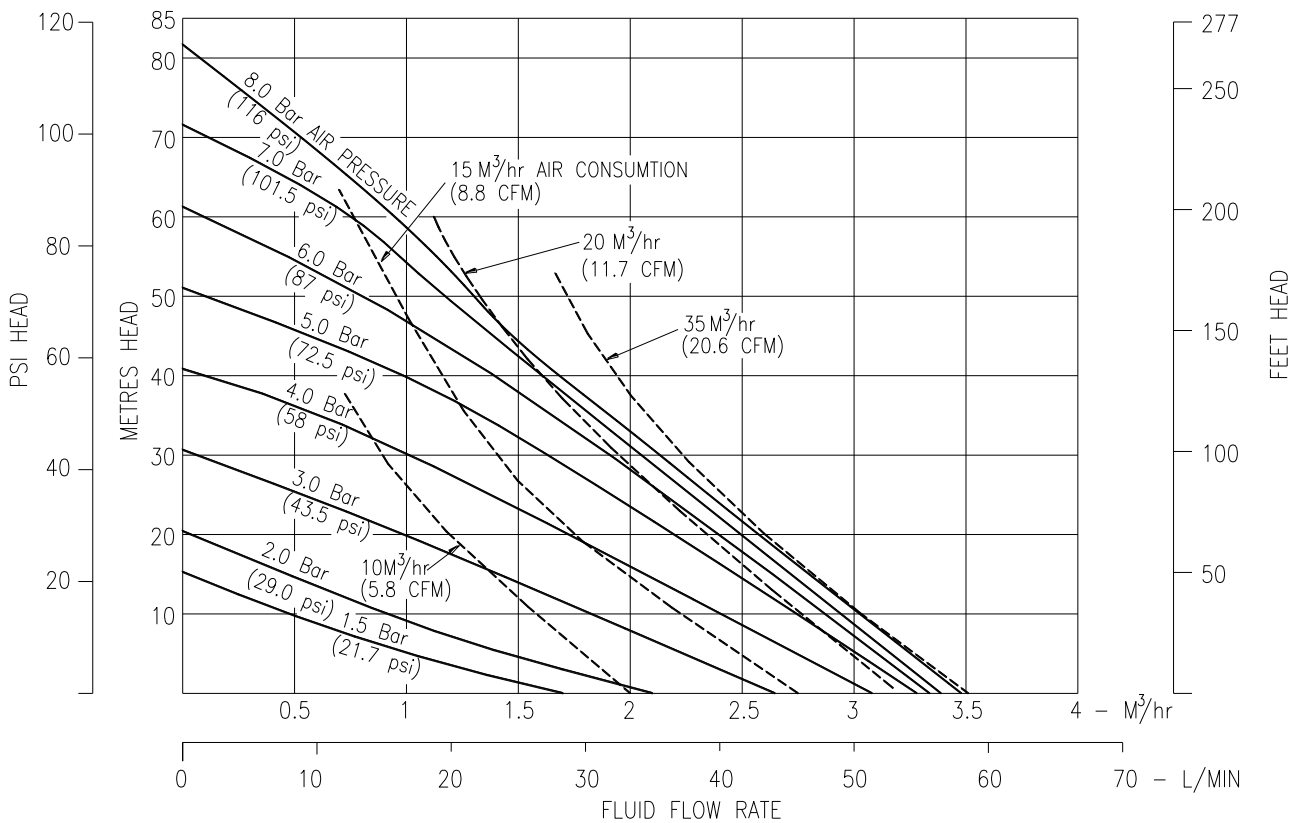

GA Drawing & Performance Curve

General Assembly :- B15 Aluminium pump, all dimensions +/- 2mm

B15 & X15 Aluminium Pump Performance Curve, performance based on water at ambient temperature