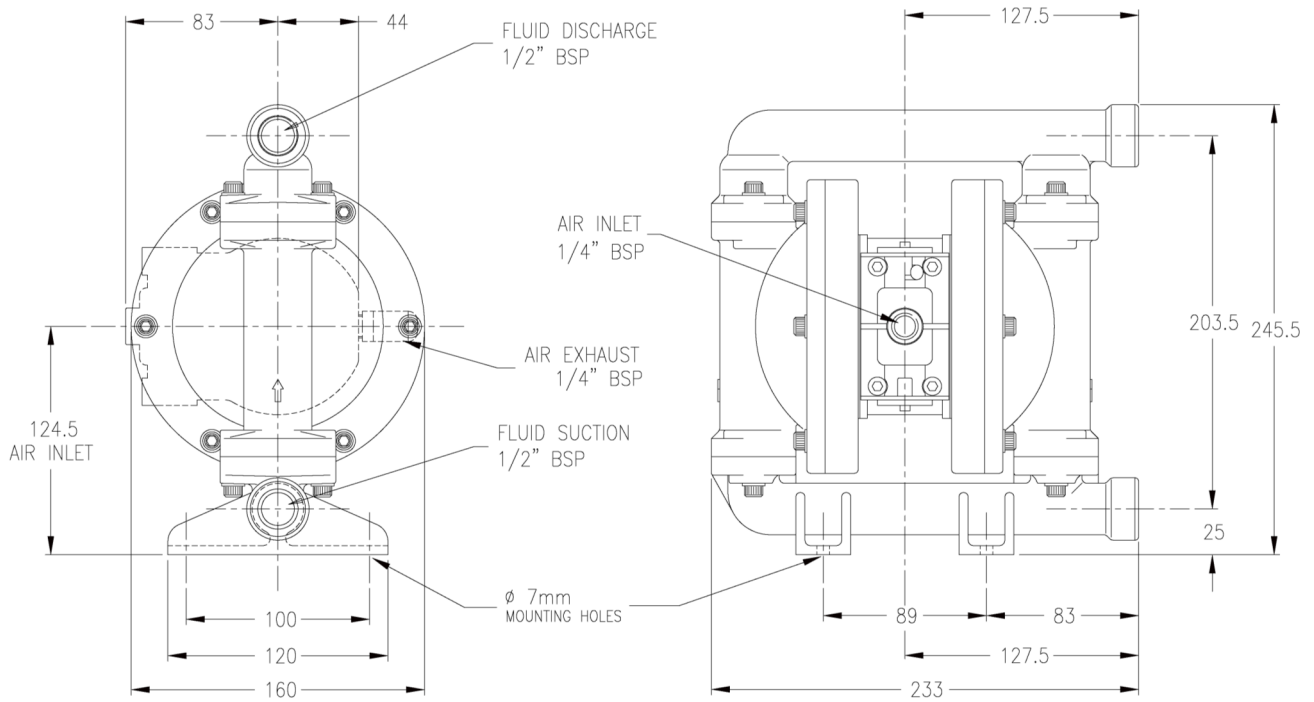

GA Drawing & Performance Curve

General Assembly :- B15 Aluminium pump, all dimensions +/- 2mm

B15 & X15 Aluminium Pump Performance Curve, performance based on water at ambient temperature