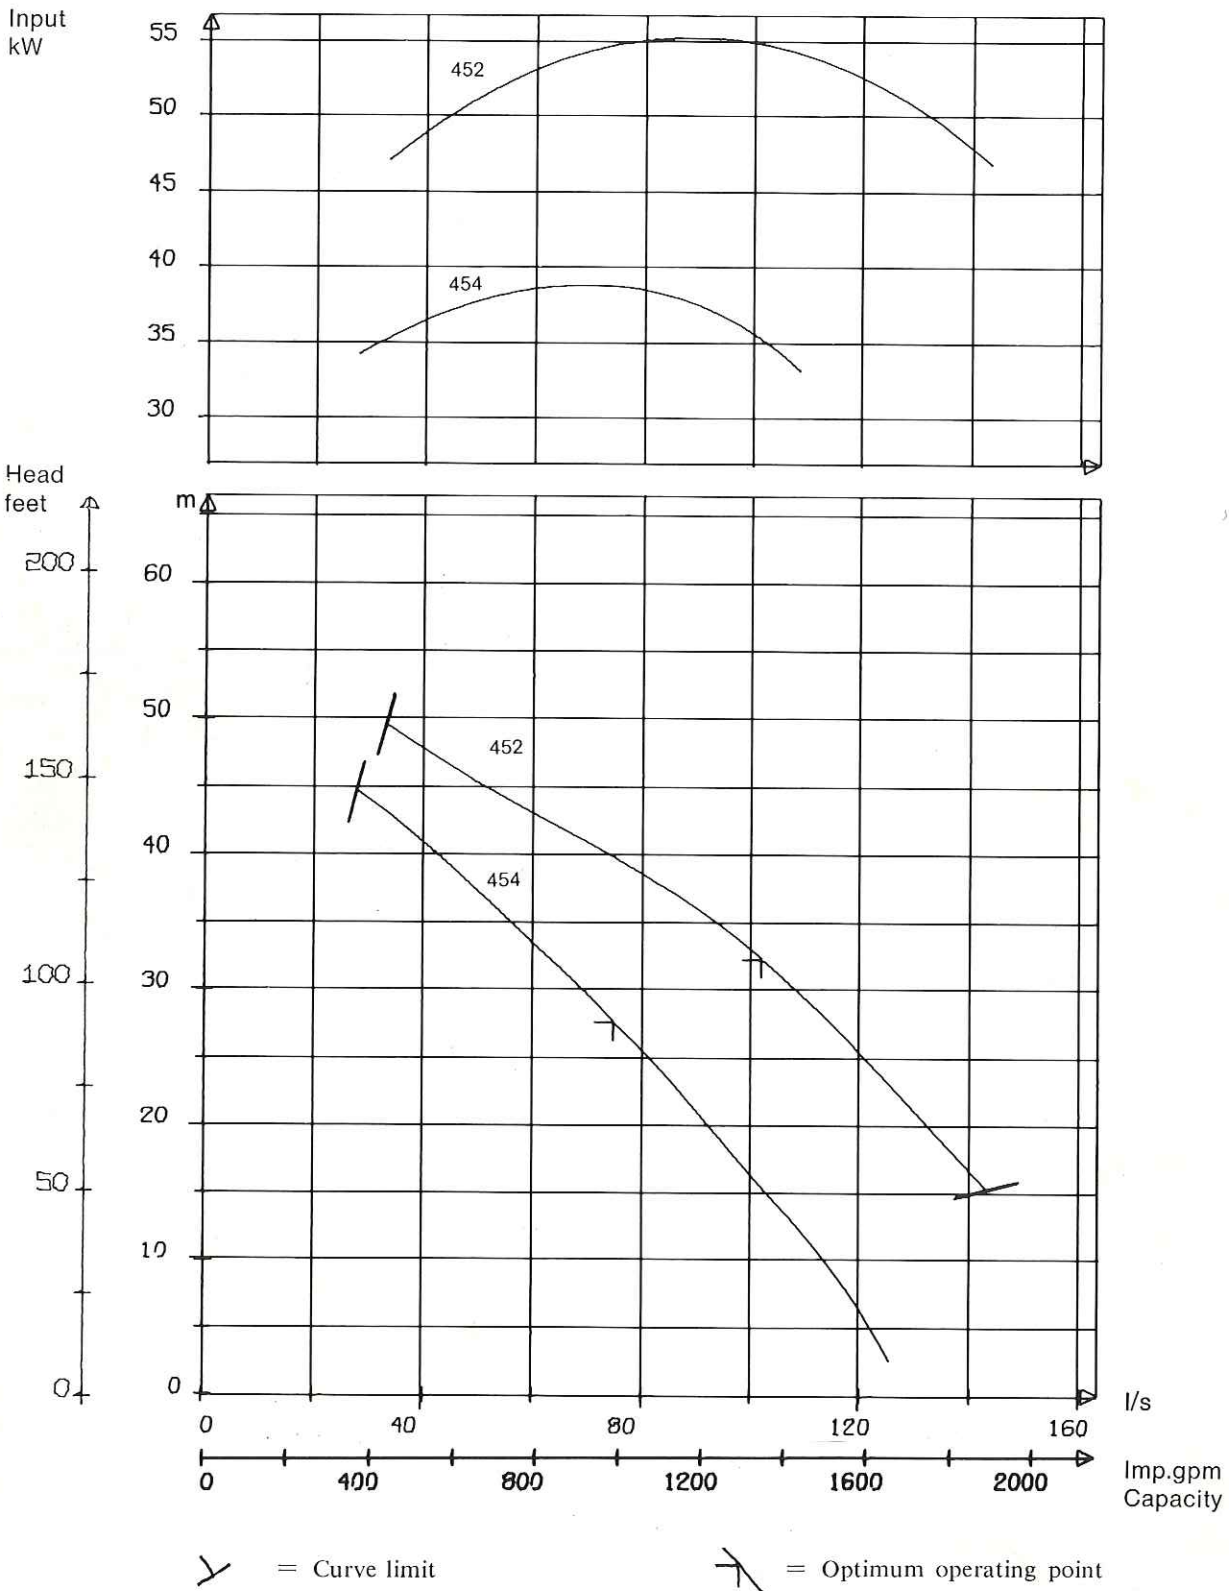

CP 3300 HT

Each pump is tested in accordance with an ISO standard for batch-produced Class C pumps. For full details see ISO 2548.

FLYGT PUMPS LTD
Colwick Nottingham NG4 2AN Tel. 241321 Telex 37316

DISTRIBUTORS IN IRELAND AND THE CHANNEL ISLES

KINGS LANGLEY (Herts.)	Tel. Kings Langley 64465
GRANGEMOUTH (Scotland)	Tel. Grangemouth 3132
BRIDGWATER (Somerset)	Tel. Bridgwater 51291/2
PONTARDAWE (S. Wales)	Tel. Pontardawe 862055
THIRSK (Yorks.)	Tel. Kirby Wiske 291
WATERLOOVILLE (Hants.)	Tel. Waterlooville 54952
ASHFORD (Kent)	Tel. Ashford 21122
ST. IVES (Hunts.)	Tel. St. Ives 68851
LISKEARD (Cornwall)	Tel. Liskeard 45099
INVERNESS (Inverness-shire)	Tel. Inverness 32399
WARRINGTON (Lancs.)	Tel. Padgate 821460