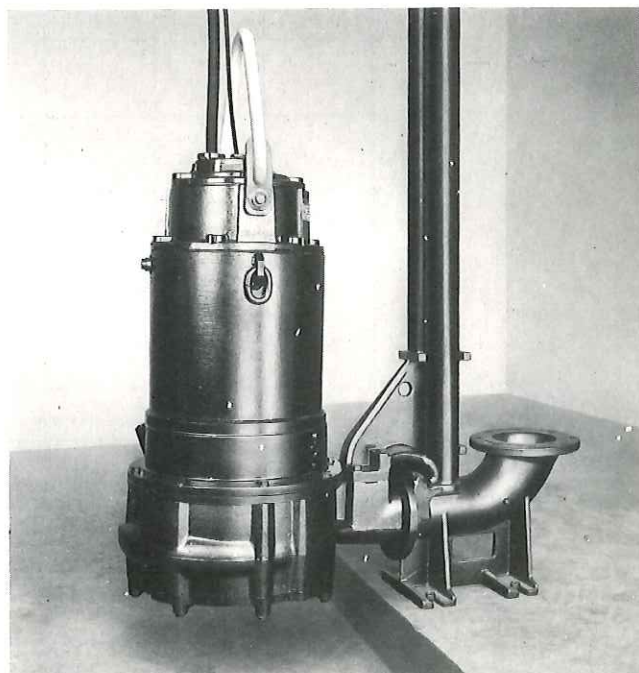

Technical particulars

The CP 3300 HT is one of the Flygt series of submersible sewage pumps. The guide bar system and boltless, automatic connection to the discharge line allow the pump to be raised from the sump for easy inspection, and lowered back again into correct position.

Your local Flygt agent will provide details of cables required to comply with local regulations.

Rated current:

220 V	380 V	415 V	500 V	550 V
180 A	105 A	96 A	80 A	73 A

Impeller flow passage:

Single-channel type:

Curve No.	452	454
Cross-section mm (in)	90x96 (3.5x3.8)	80x90 (3.1x3.5)

Maximum efficiency:

Pump 66 %. Overall for the unit 59 %.

Discharge connection:

200 mm nom. bore as per BS 4622:1970 Table 11, or DIN 2532.

Weight:

Pump unit 870 kg (1918 lb).
Discharge conn. assembly 66 kg (145 lb).

The manufacturers reserve the right to alter performance specification or design without notice.

Dimensions in mm (in)

A	B	C	D	E	F	G
1070	751	135	3"	344	174	89
(42)	(29.5)	(5.3)		(13.5)	(6.8)	(3.5)
H	I	K	L	M	N	O
200	1219	450	360	273	200	1000
(7.9)	(47.9)	(17.7)	(14.1)	(10.7)	(7.9)	(39.3)
						min
P	R	S	T	U	V	
280	390	341	305	245	310	
(11)	(15.3)	(13.4)	(12)	(9.6)	(12.2)	