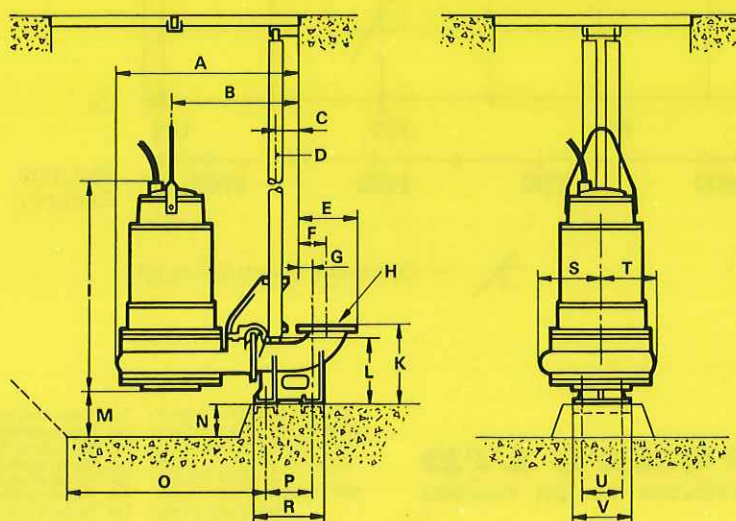

Curve No.	452	454
Cross-section mm (in)	90x96 (3.5x3.8)	80x90 (3.1x3.5)

Maximum efficiency:

Pump 66 %. Overall for the unit 59 %.

Discharge connection:

200 mm nom. bore as per BS 4622:1970 Table 11, or DIN 2532.

Weight:

Pump unit 870 kg (1918 lb).
Discharge conn. assembly 66 kg (145 lb).

The manufacturers reserve the right to alter performance specification or design without notice.

Dimensions in mm (in)

A	B	C	D	E	F	G
1070	751	135	3"	344	174	89
(42)	(29.5)	(5.3)		(13.5)	(6.8)	(3.5)
H	I	K	L	M	N	O
200	1219	450	360	273	200	1000
(7.9)	(47.9)	(17.7)	(14.1)	(10.7)	(7.9)	(39.3)
						min
P	R	S	T	U	V	
280	390	341	305	245	310	
(11)	(15.3)	(13.4)	(12)	(9.6)	(12.2)	