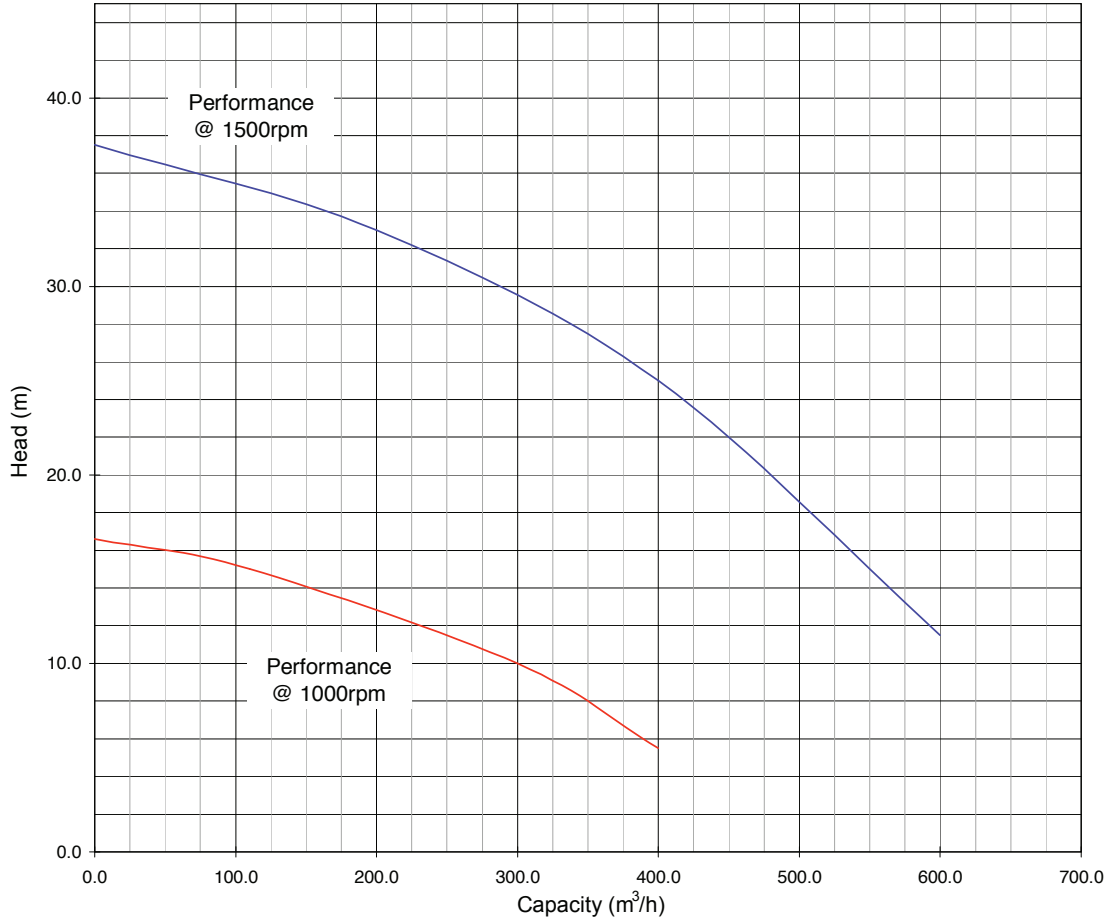

Performance Curve

D200

Selwood Limited, Bournemouth Road,
Chandler's Ford, Eastleigh, Hampshire, SO53 3ZL. UK
Tel: +44(0) 23 8025 0137 Fax: +44(0) 23 8027 1012
E-mail: pumpsales@selwoodpumps.com
Web: www.selwoodpumps.com