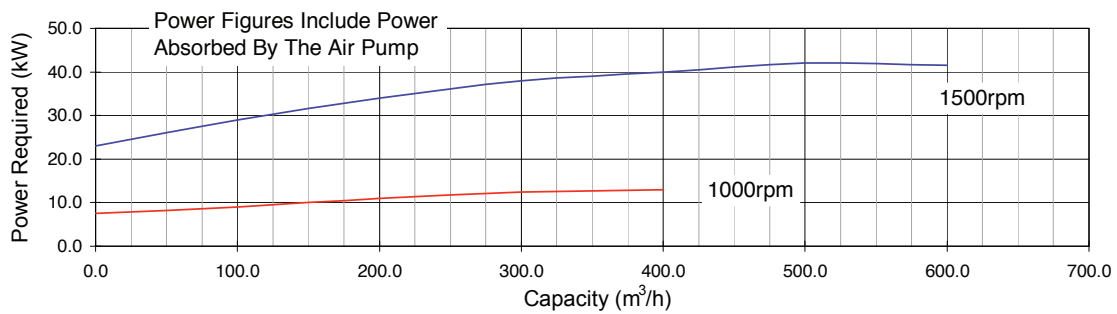

Performance Curve

D200

Selwood Limited, Bournemouth Road,
Chandler's Ford, Eastleigh, Hampshire, SO53 3ZL. UK
Tel: +44(0) 23 8025 0137 Fax: +44(0) 23 8027 1012
E-mail: pumpsales@selwoodpumps.com
Web: www.selwoodpumps.com