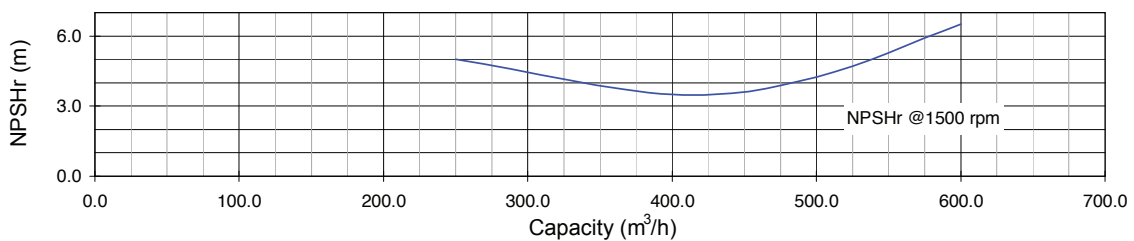

Performance Curve

D200

Selwood Limited, Bournemouth Road,
Chandler's Ford, Eastleigh, Hampshire, SO53 3ZL. UK
Tel: +44(0) 23 8025 0137 Fax: +44(0) 23 8027 1012
E-mail: pumpsales@selwoodpumps.com
Web: www.selwoodpumps.com