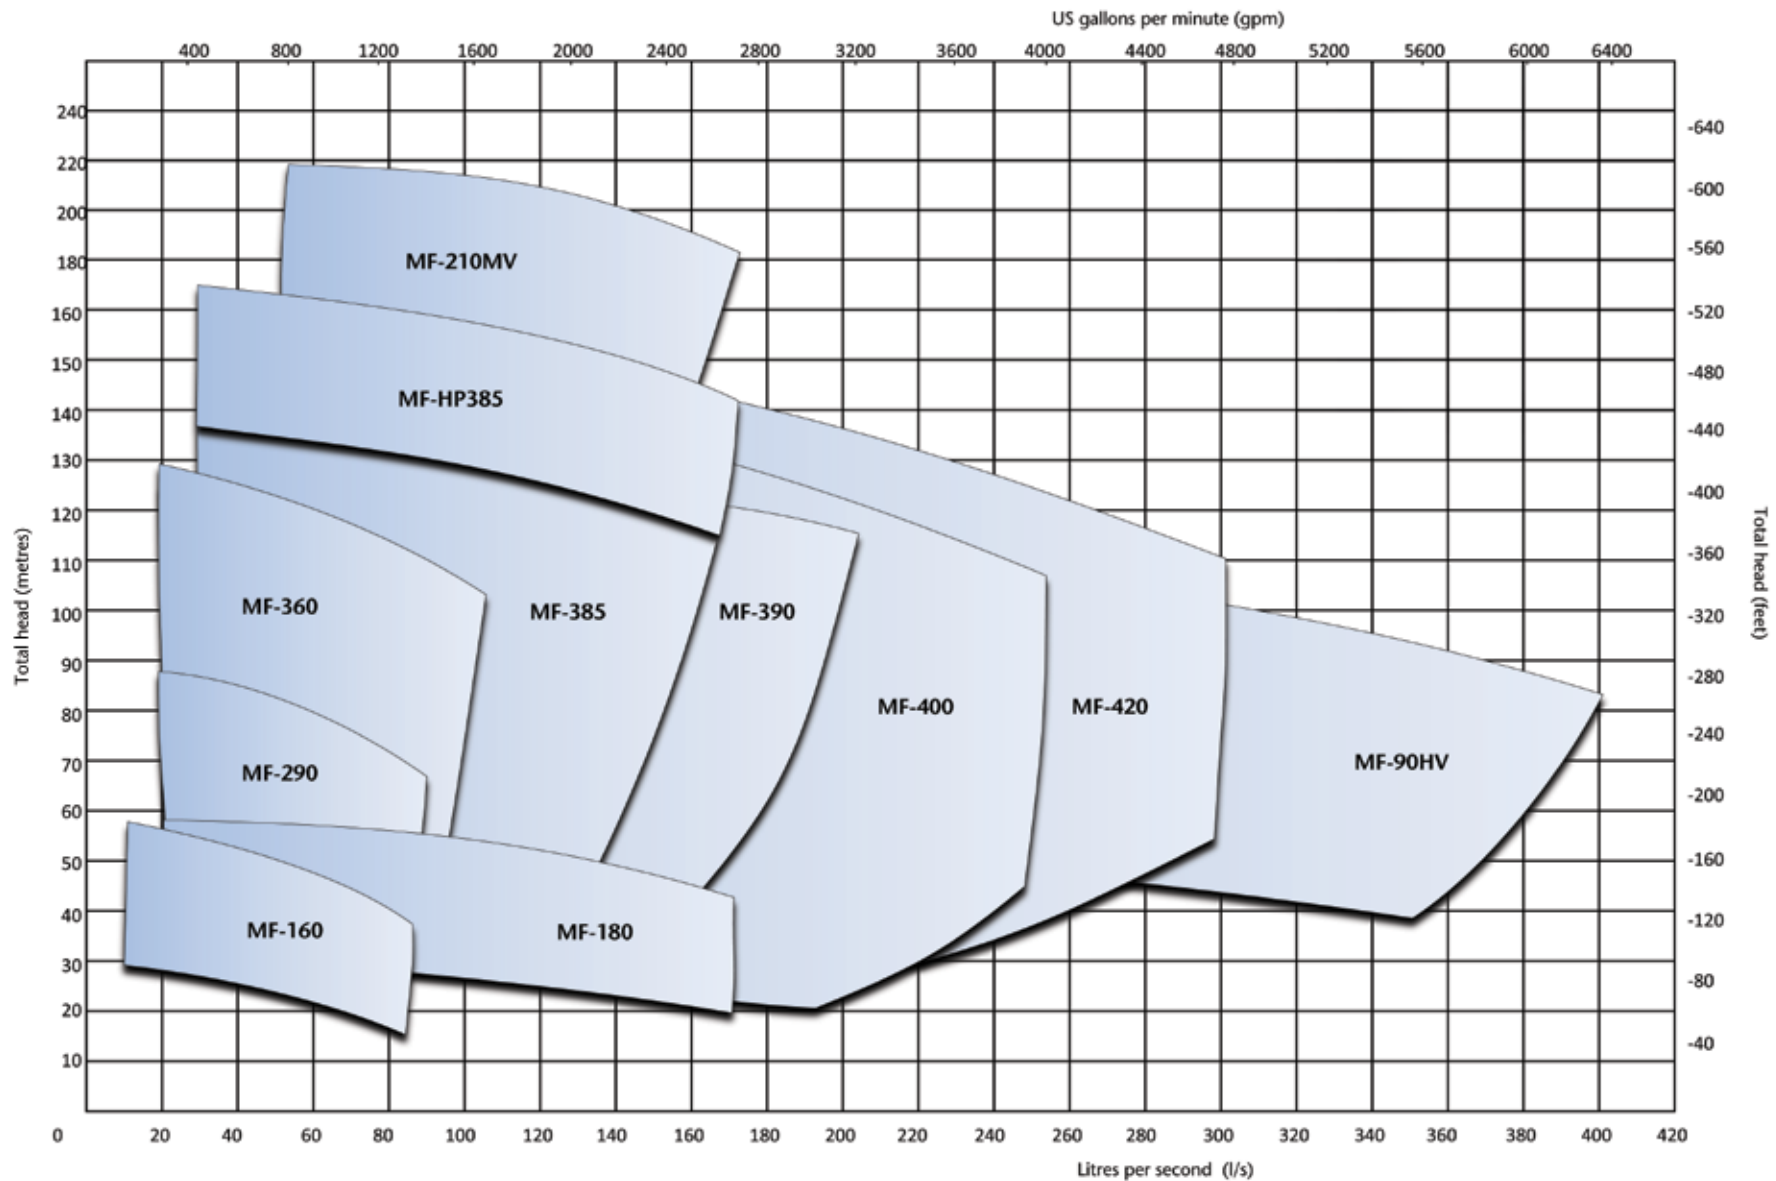

Multiflo® MF Pump Unit Quick Selection Chart

This information is a guide only and should be confirmed by your Weir Minerals representative before using.