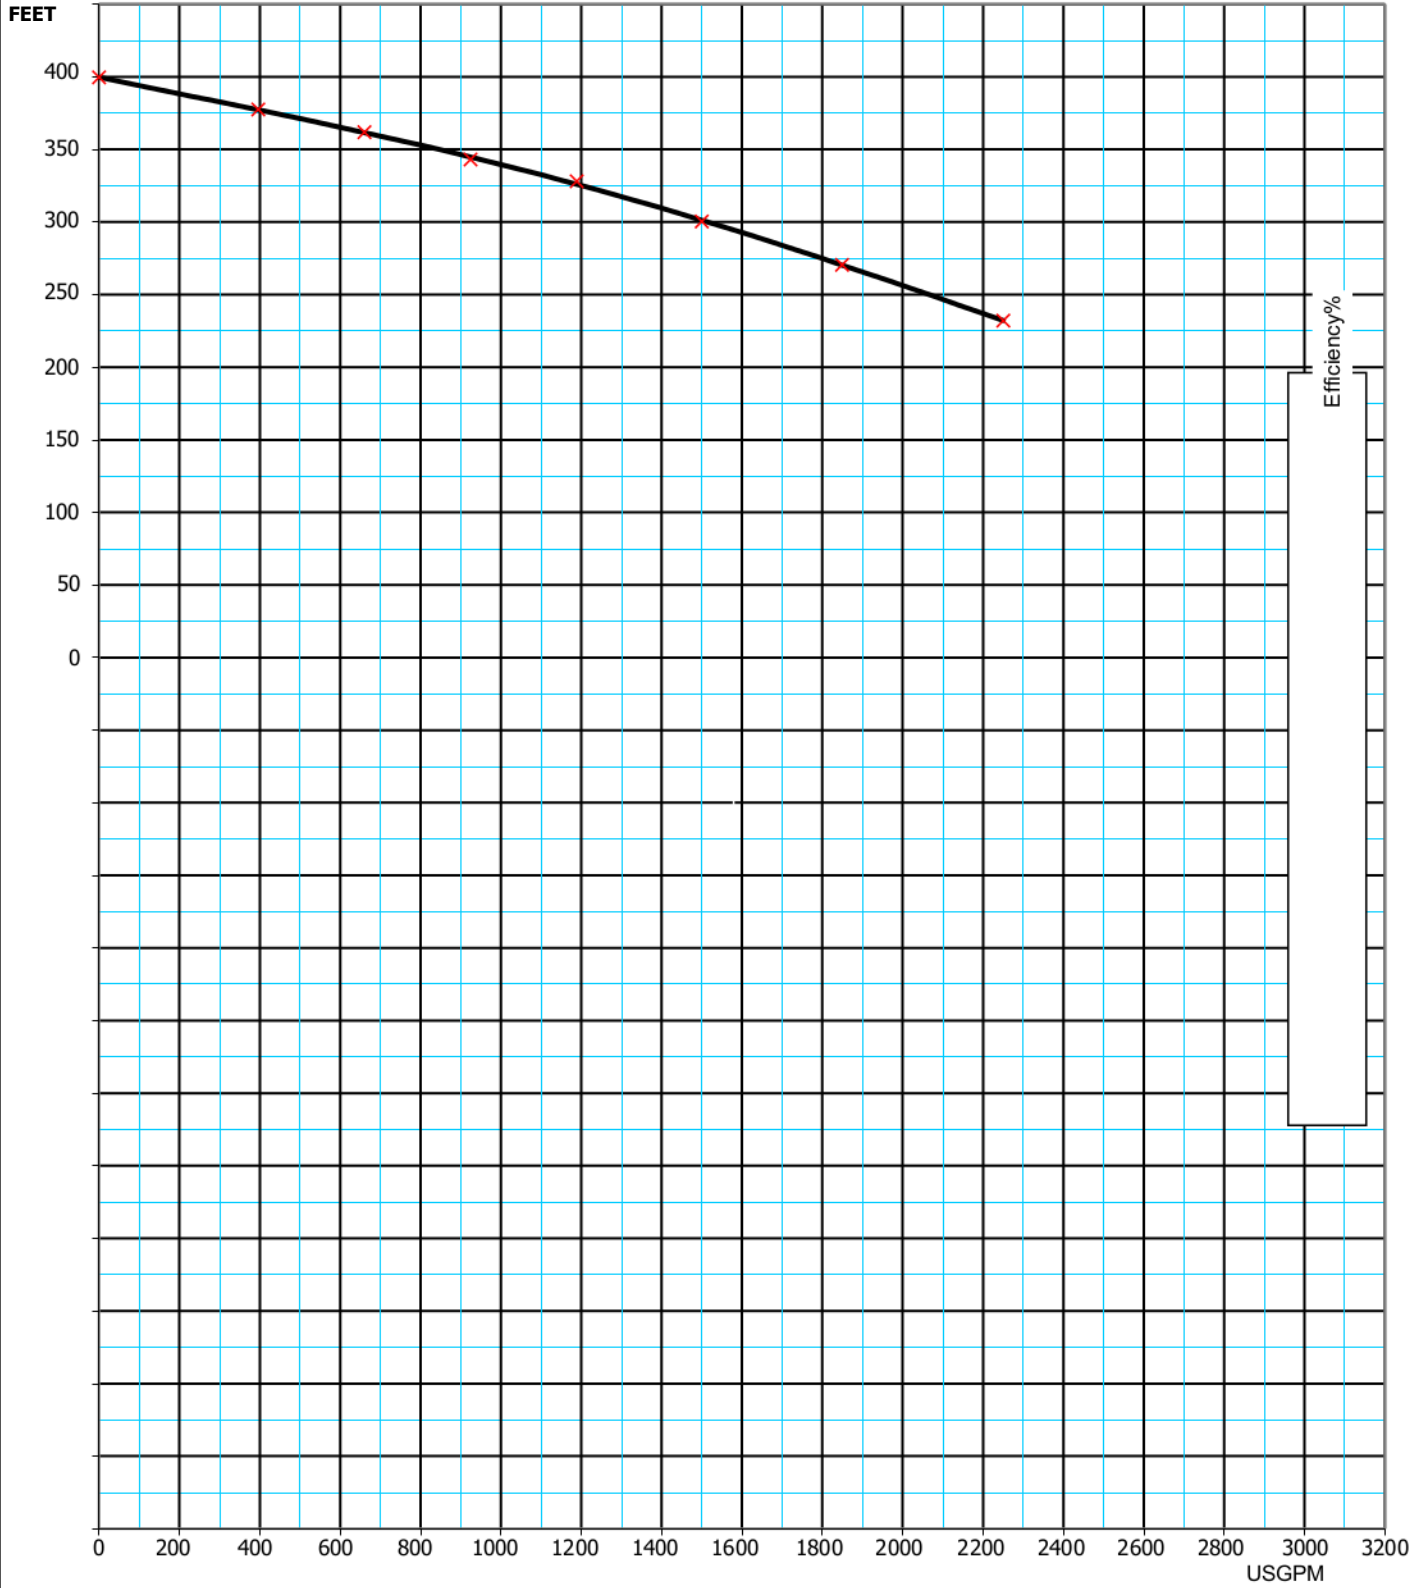

SPP Pumps Ltd
Crucible Close, Mushet Industrial Park, Coleford, Gloucestershire, GL16 8PS

TEST CURVE

Serial No 9844031/A0/A

Test No 1

Pump Type: **TD15F**

Nom. Speed: 2771 rpm

Branches : 200 x 150

Customer: FIRE PROTECTION SERVICES PLC
Cust. Order No. 059784/14
Cust. Item No.

Tested by: M GUNTER
Date: 10/02/1999