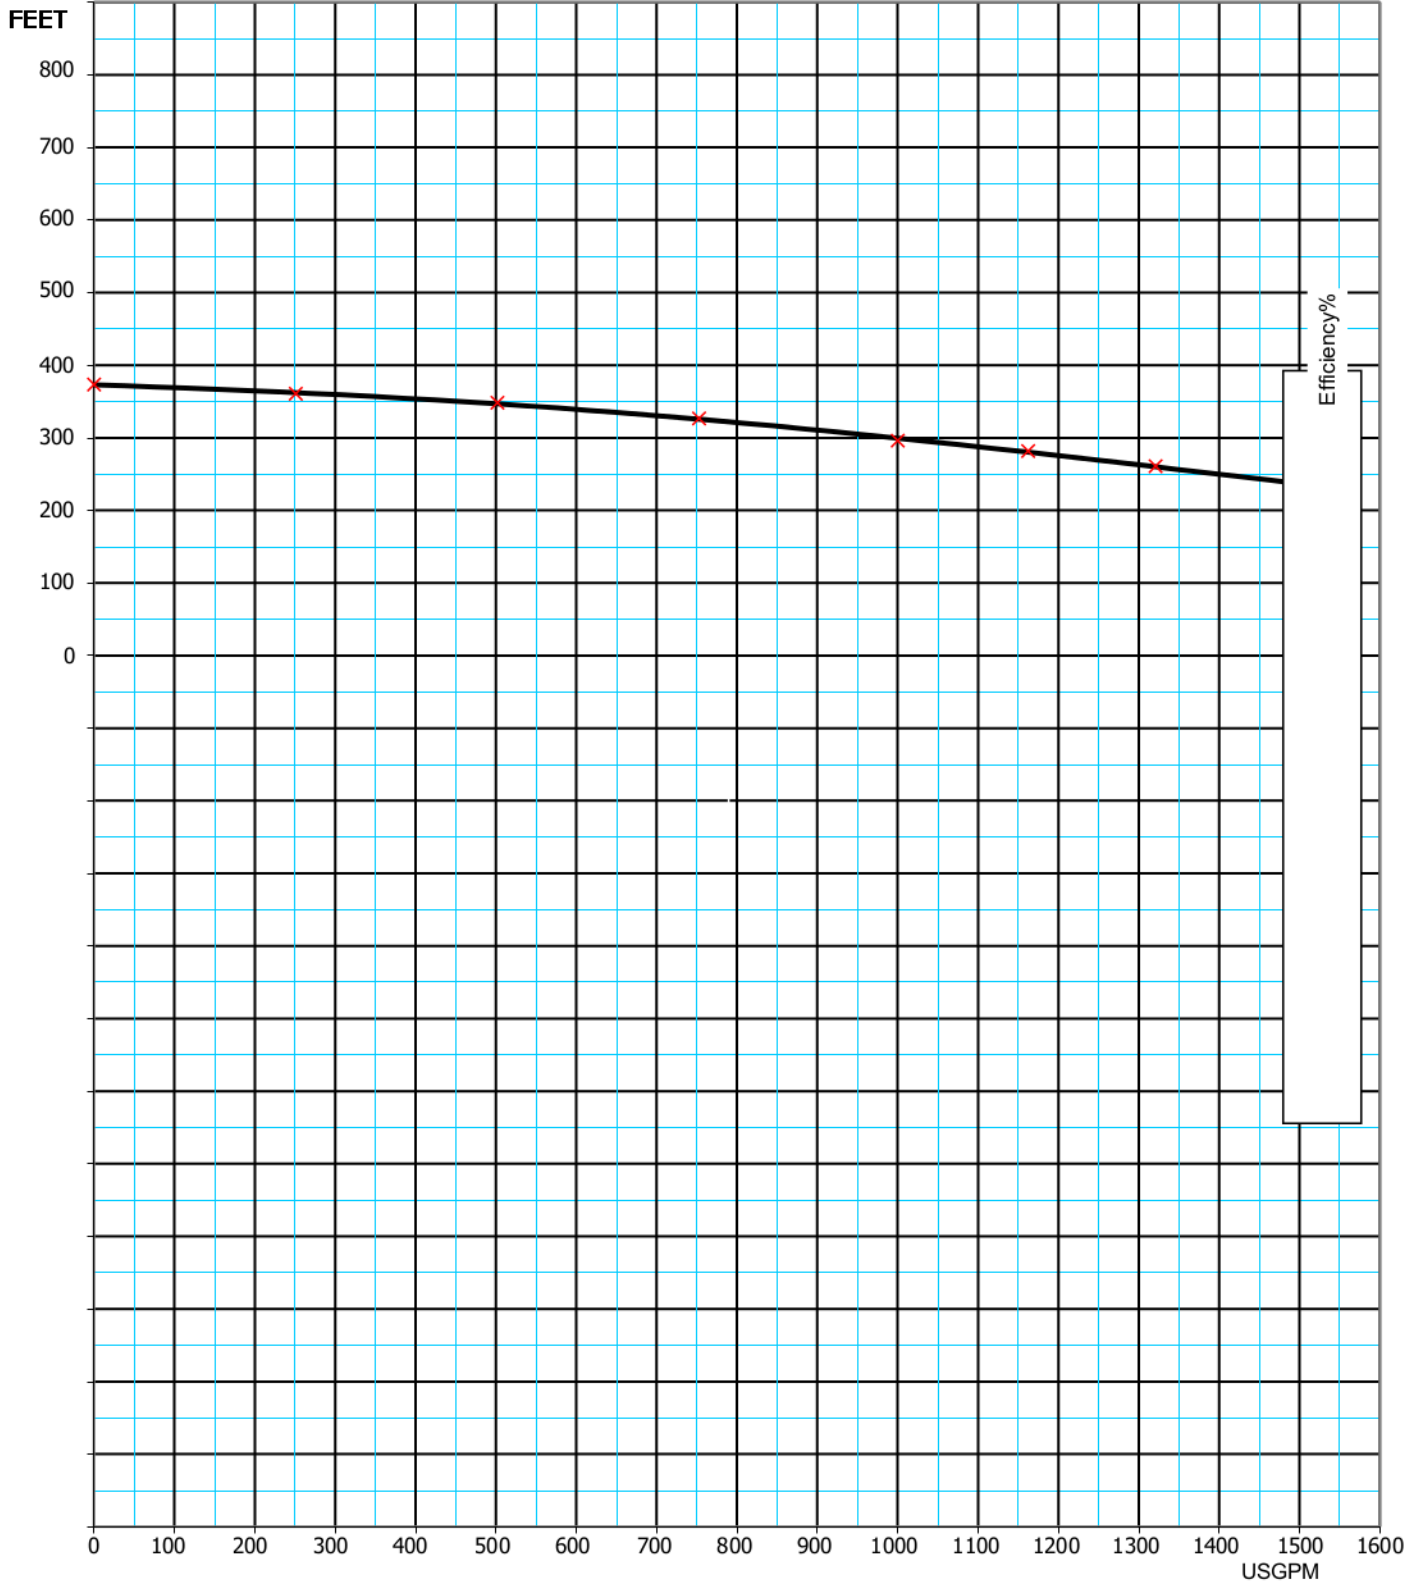

SPP Pumps Ltd  
Crucible Close, Mushet Industrial Park, Coleford, Gloucestershire, GL16 8PS

**TEST CURVE**      Serial No    9640034/A0/B      Test No    2  
Pump Type: **TC12G**      Nom. Speed:    2894 rpm  
Branches : 150 x 125