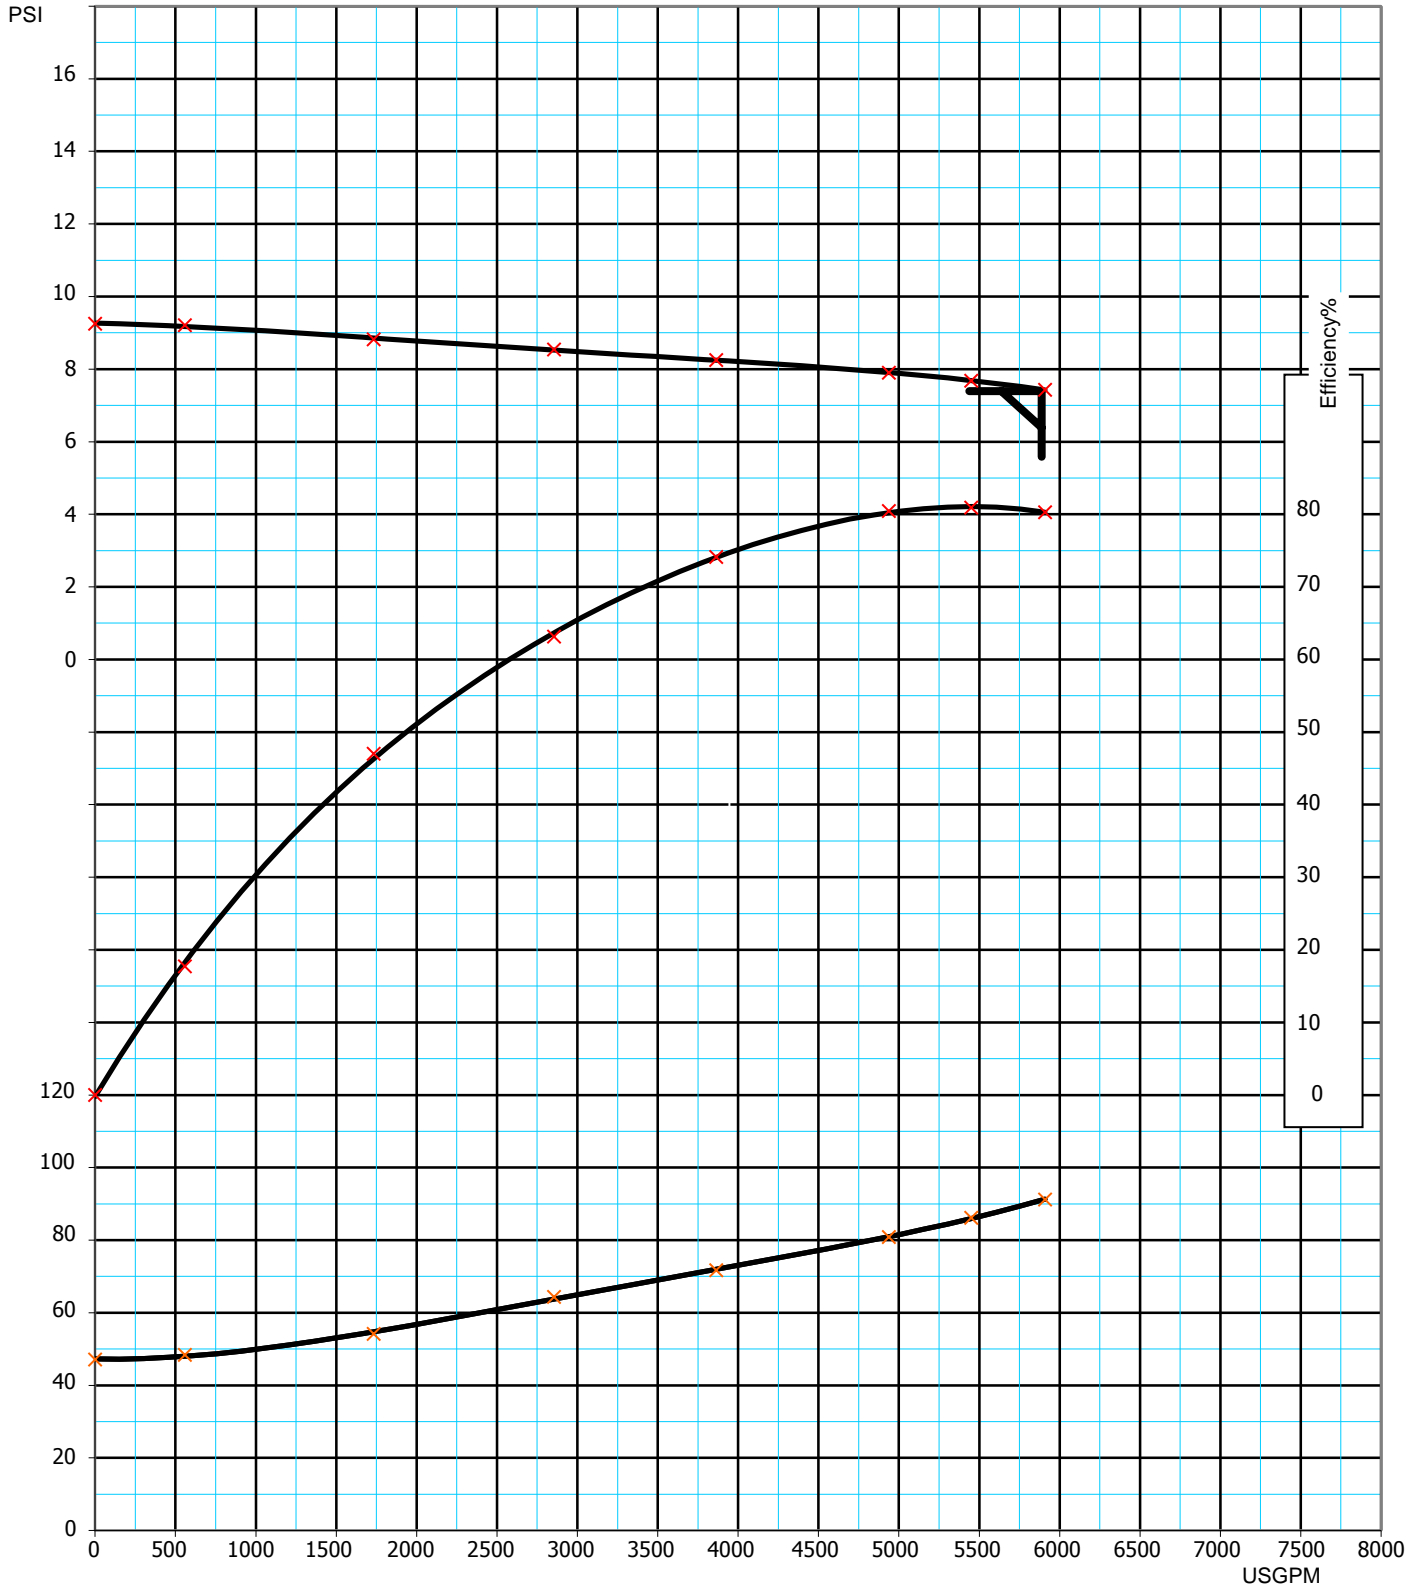

SPP Pumps Ltd
Crucible Close, Mushet Industrial Park, Coleford, Gloucestershire, GL16 8PS

TEST CURVE

Serial No 0612034/1/A

Test No 1

Pump Type: **KP12X**

Nom. Speed: 2770 rpm

Branches : 150 x 125

Customer: JEM FIRE PUMPS LTD
Cust. Order No. J34435882
Cust. Item No. SIANSBURY

Tested by: Steve Cackett
Date: 04/04/2006