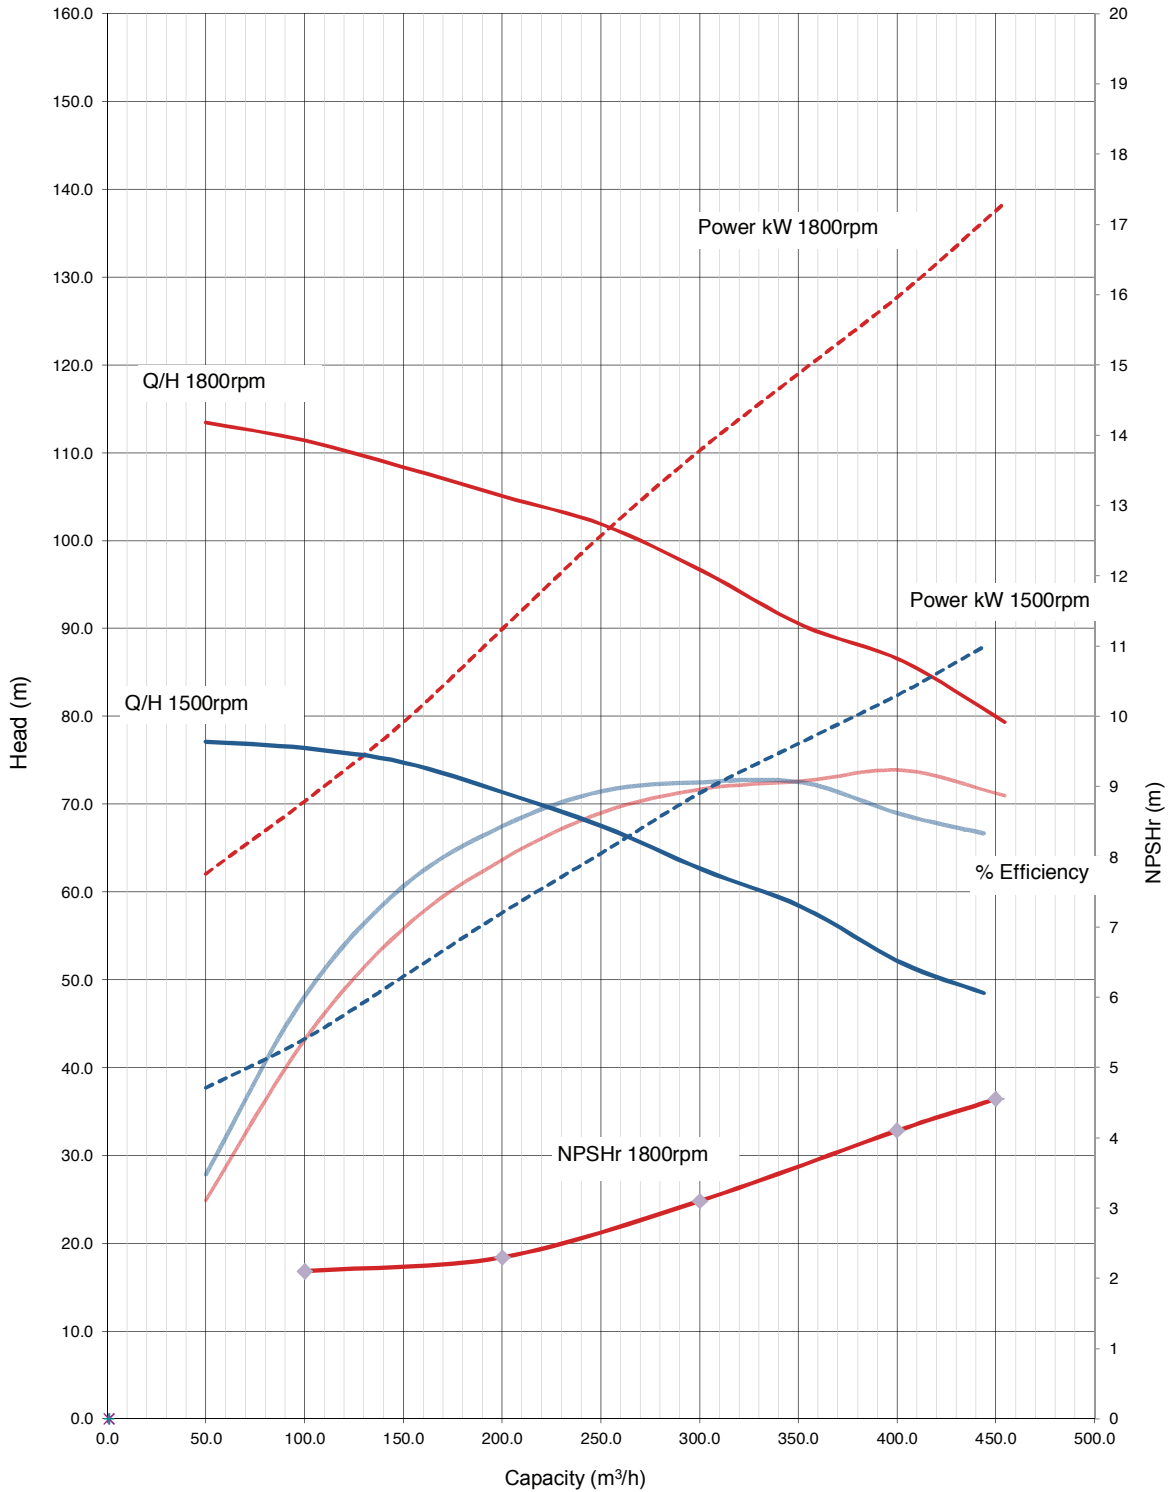

Performance Curve

H150

Selwood Limited, Bournemouth Road,
 Chandler's Ford, Eastleigh, Hampshire, SO53 3ZL. UK
 Tel: +44(0) 23 8025 0137 Fax: +44(0) 23 8027 1012
 E-mail: pumpsales@selwoodpumps.com
 Web: www.selwoodpumps.com