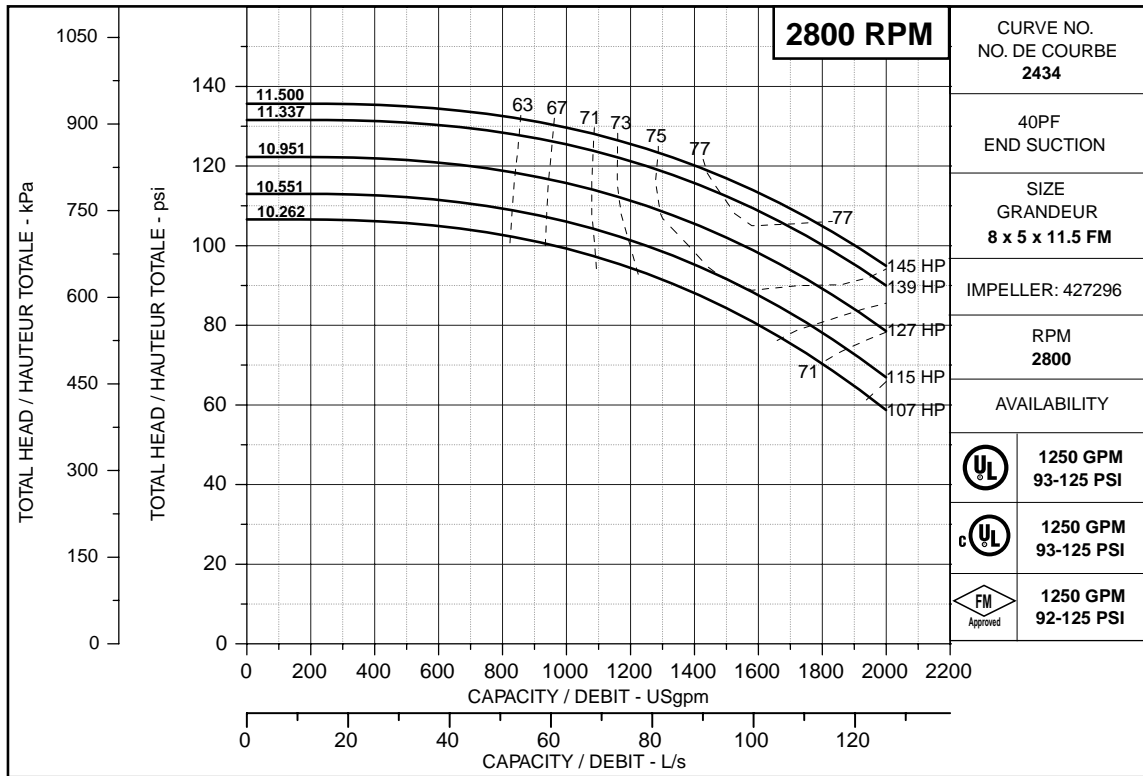

ARMSTRONG®

PERFORMANCE CURVES

Performance Guaranteed Only At Operating Point Indicated

1250 USGPM

© S.A. Armstrong Limited 2002