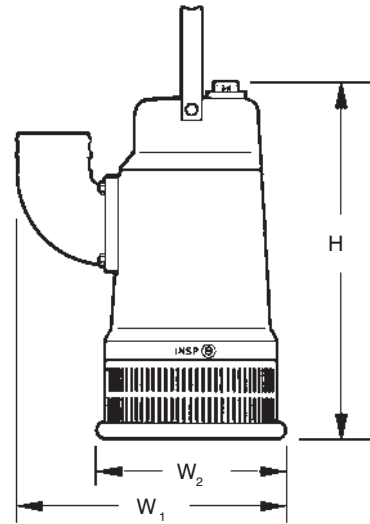

BIBO BS-2125.181

Performance Data

Power Input kW

Dimensions

Discharge conn.	W ₁ inches	W ₁ mm	W ₂ inches	W ₂ mm	H inches	H mm	Weight lbs.	Weight kg	Tandem Conn.*
3" High Head									
3" NPSM (Male)	18 1/2	470	14 3/16	360	28 3/8	720	176	80	3" NPSM (Male)
3" Hose*									
4" Standard									
4" NPSM (Male)	19 1/2	495	14 3/16	360	28 3/8	720	170	77	4" NPSM (Male)
4" Hose									

* Optional

VERSION	IMP. CODE	HP	PHASE	VOLTS	FLA	STARTING CURRENT	CABLE SIZE AWG
High Head HT 3"	234	13	3	230	32	256	8/4
				460	16	128	12/4
				600	12	85	14/4
Standard MT 4"	232	13	3	230	32	256	8/4
				460	16	128	12/4
				600	12	85	14/4