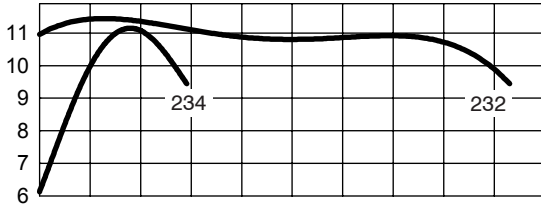

BIBO BS-2125.181

Performance Data

Power Input kW

Dimensions

Discharge conn.	W ₁ inches	W ₁ mm	W ₂ inches	W ₂ mm	H inches	H mm	Weight lbs.	Weight kg	Tandem Conn.*
3" High Head									
3" NPSM (Male)	18 1/2	470	14 3/16	360	28 3/8	720	176	80	3" NPSM (Male)
3" Hose*									
4" Standard									
4" NPSM (Male)	19 1/2	495	14 3/16	360	28 3/8	720	170	77	4" NPSM (Male)
4" Hose									

* Optional

VERSION	IMP. CODE	HP	PHASE	VOLTS	FLA	STARTING CURRENT	CABLE SIZE AWG
High Head HT 3"	234	13	3	230	32	256	8/4
				460	16	128	12/4
				600	12	85	14/4
Standard MT 4"	232	13	3	230	32	256	8/4
				460	16	128	12/4
				600	12	85	14/4