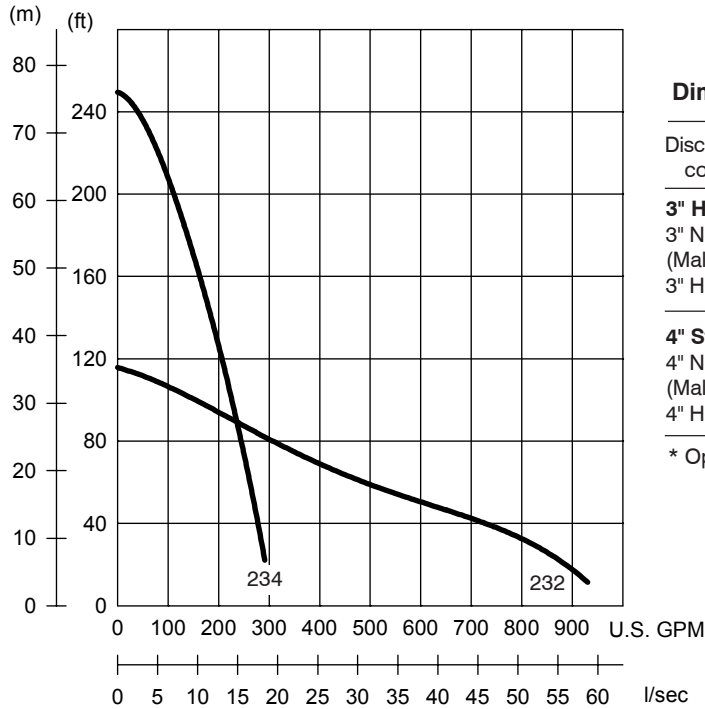

BIBO BS-2125.181

Performance Data

Power Input kW

Dimensions

Discharge conn.	W ₁ inches	W ₁ mm	W ₂ inches	W ₂ mm	H inches	H mm	Weight lbs.	Weight kg	Tandem Conn.*
3" High Head									
3" NPSM (Male)	18 1/2	470	14 3/16	360	28 3/8	720	176	80	3" NPSM (Male)
3" Hose*									
4" Standard									
4" NPSM (Male)	19 1/2	495	14 3/16	360	28 3/8	720	170	77	4" NPSM (Male)
4" Hose									

* Optional

VERSION	IMP. CODE	HP	PHASE	VOLTS	FLA	STARTING CURRENT	CABLE SIZE AWG
High Head HT 3"	234	13	3	230	32	256	8/4
				460	16	128	12/4
				600	12	85	14/4
Standard MT 4"	232	13	3	230	32	256	8/4
				460	16	128	12/4
				600	12	85	14/4