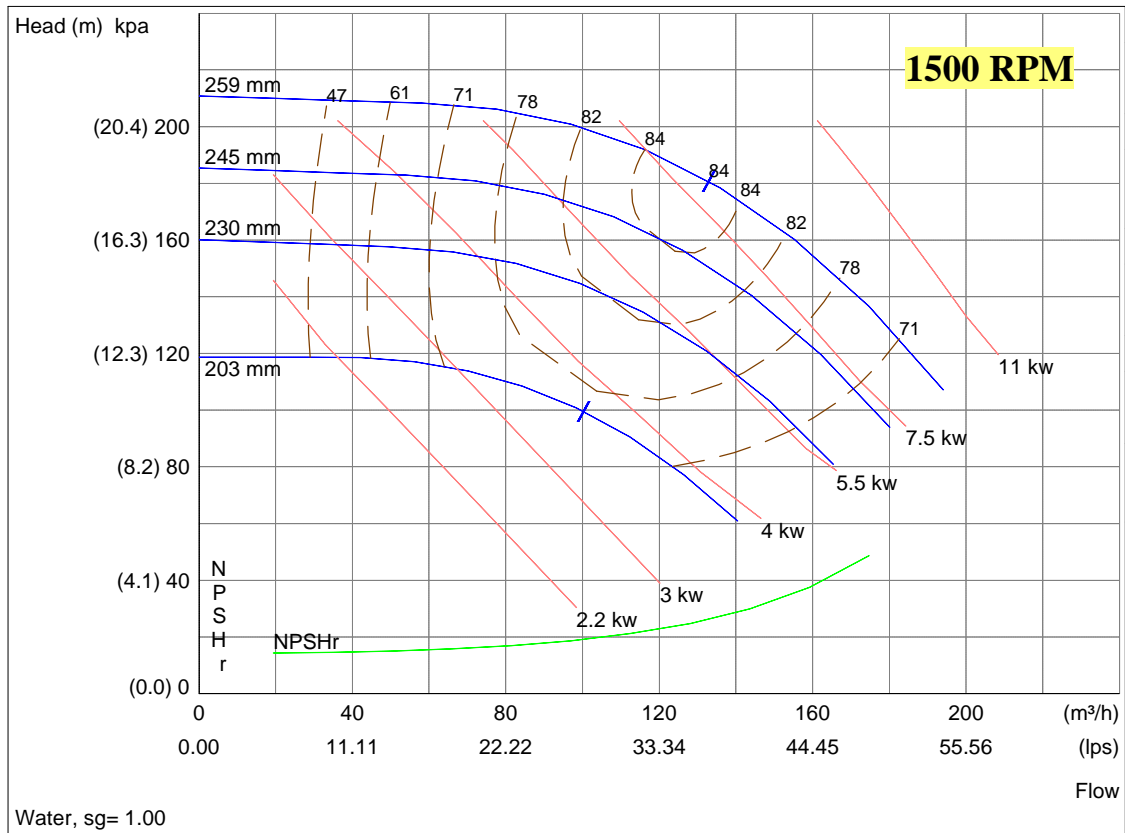

**PERFORMANCE CURVES**

Performance Guaranteed Only At Operating Point Indicated

<b>CURVE NO.</b>	
PT97-1-0-3000	
<b>SERIES</b>	
4030 Starnorm 4280 Starbloc	
<b>SIZE</b>	
100-250	
<b>RPM</b>	
3000	
kwa based on shown Fluid's sp. gr.	
A V A I L A B I L I T Y	4030 Starnorm All Ratings
	4280 Starbloc All Ratings

<b>CURVE NO.</b>	
PT96-1-0-1500	
<b>SERIES</b>	
4030 Starnorm 4280 Starbloc	
<b>SIZE</b>	
100-250	
<b>RPM</b>	
1500	
kwa based on shown Fluid's sp. gr.	
A V A I L A B I L I T Y	4030 Starnorm All Ratings
	4280 Starbloc All Ratings