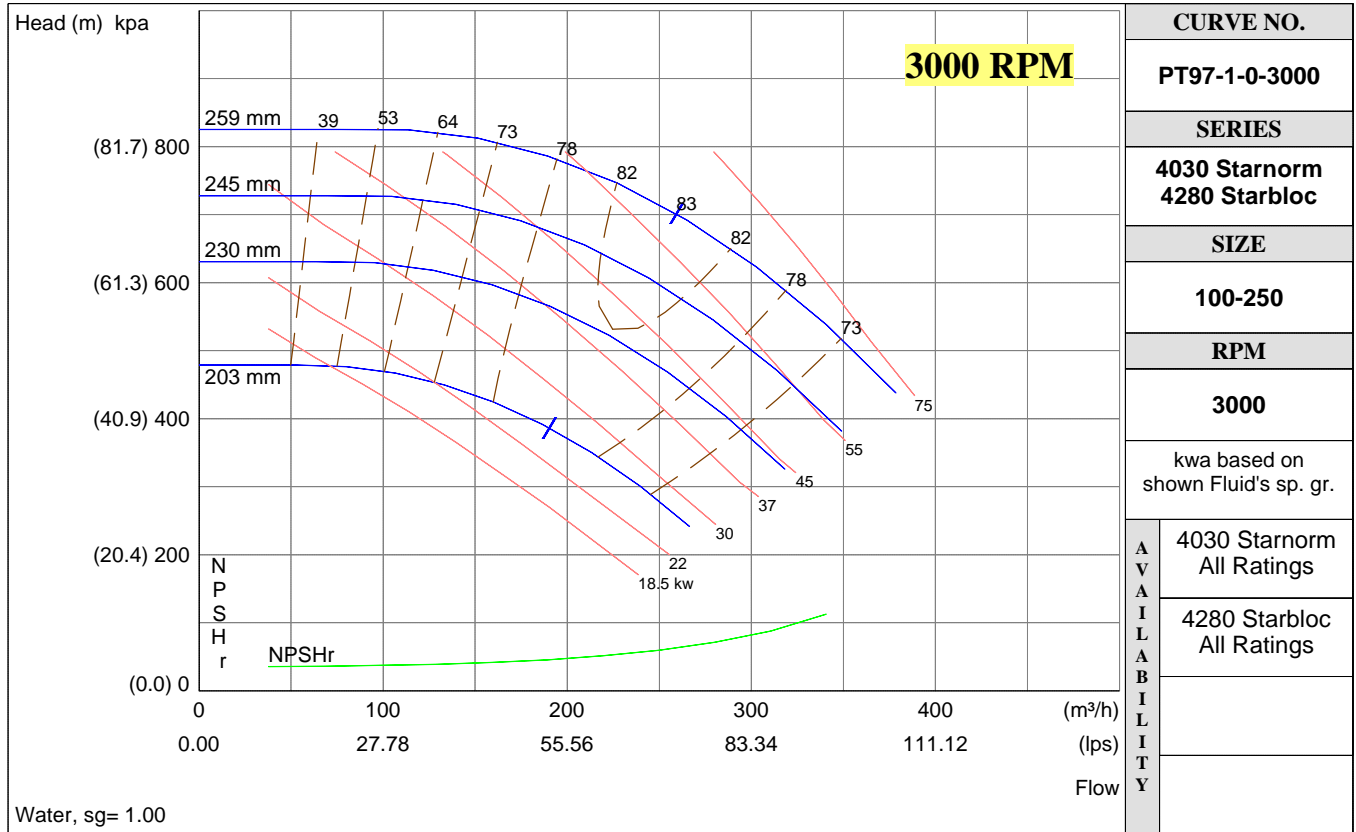

**PERFORMANCE CURVES**

Performance Guaranteed Only At Operating Point Indicated

<b>CURVE NO.</b>	
PT97-1-0-3000	
<b>SERIES</b>	
4030 Starnorm 4280 Starbloc	
<b>SIZE</b>	
100-250	
<b>RPM</b>	
3000	
kwa based on shown Fluid's sp. gr.	
A V A I L A B I L I T Y	4030 Starnorm All Ratings
	4280 Starbloc All Ratings

<b>CURVE NO.</b>	
PT96-1-0-1500	
<b>SERIES</b>	
4030 Starnorm 4280 Starbloc	
<b>SIZE</b>	
100-250	
<b>RPM</b>	
1500	
kwa based on shown Fluid's sp. gr.	
A V A I L A B I L I T Y	4030 Starnorm All Ratings
	4280 Starbloc All Ratings