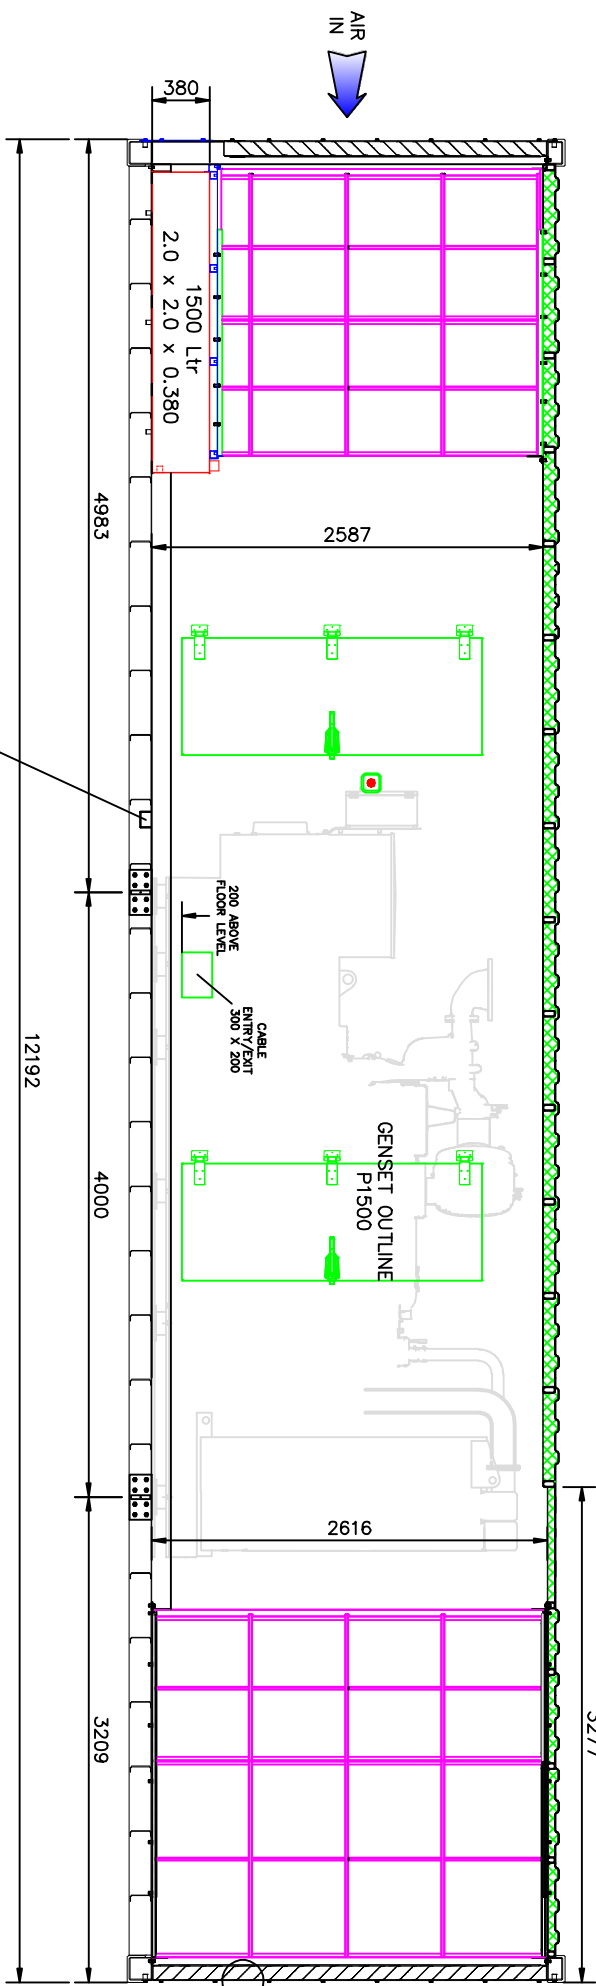

CLASSIFICATION		DIMENSION			
EXTERNAL	LENGTH	12,192.8	MM	A	
	WIDTH	2,438.8	MM	B	
	HEIGHT	2,896.8	MM	C	
INTERNAL	LENGTH	7,468.8	MM	D	
	WIDTH	2,211.8	MM	E	
	HEIGHT	2,587.8	MM	F	
A12HC(DFT)-75-KVA1500	HEIGHT	10,450	MM	G	
P1500 GENERATOR WET WEIGHT (ORW)		9910	KG	H	

SIDE VIEW (WALL DETAIL REMOVED)

Dimensions, Materials and Specification are subject to change without notice.

APPROVED	SIZE:	12192 x 2438 x 2896
STANDARD	TITLE:	12M HC (DFT)
CHECKED	DESIGNED	SP-A12HC(DFT)-75-KVA1500
DATE	SCALE	1:50 @ A3
DESIGNED	PROJECTION	
DATE		
SCALE		
PROJECTION		