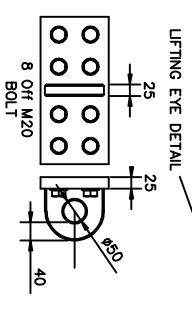

CLASSIFICATION		DIMENSION			
EXTERNAL	LENGTH	12,192.8	MM	A	
	WIDTH	2,438.8	MM	B	
	HEIGHT	2,896.8	MM	C	
INTERNAL	LENGTH	7,468.8	MM	D	
	WIDTH	2,211.8	MM	E	
	HEIGHT	2,587.8	MM	F	
A12HC(DFT)-75-KVA1500	HEIGHT	10,450	MM	G	
P1500 GENERATOR WET WEIGHT (ORW)		9910	KG	H	

SIDE VIEW (WALL DETAIL REMOVED)

Dimensions, Materials and Specification are subject to change without notice.

APPROVED	SIZE:	12192 x 2438 x 2896
STANDARD	TITLE:	12M HC (DFT)
CHECKED	DESIGNED	SP-A12HC(DFT)-75-KVA1500
DATE	SCALE	1:50 @ A3
DESIGNED	PROJECTION	
DATE		
SCALE		
PROJECTION		