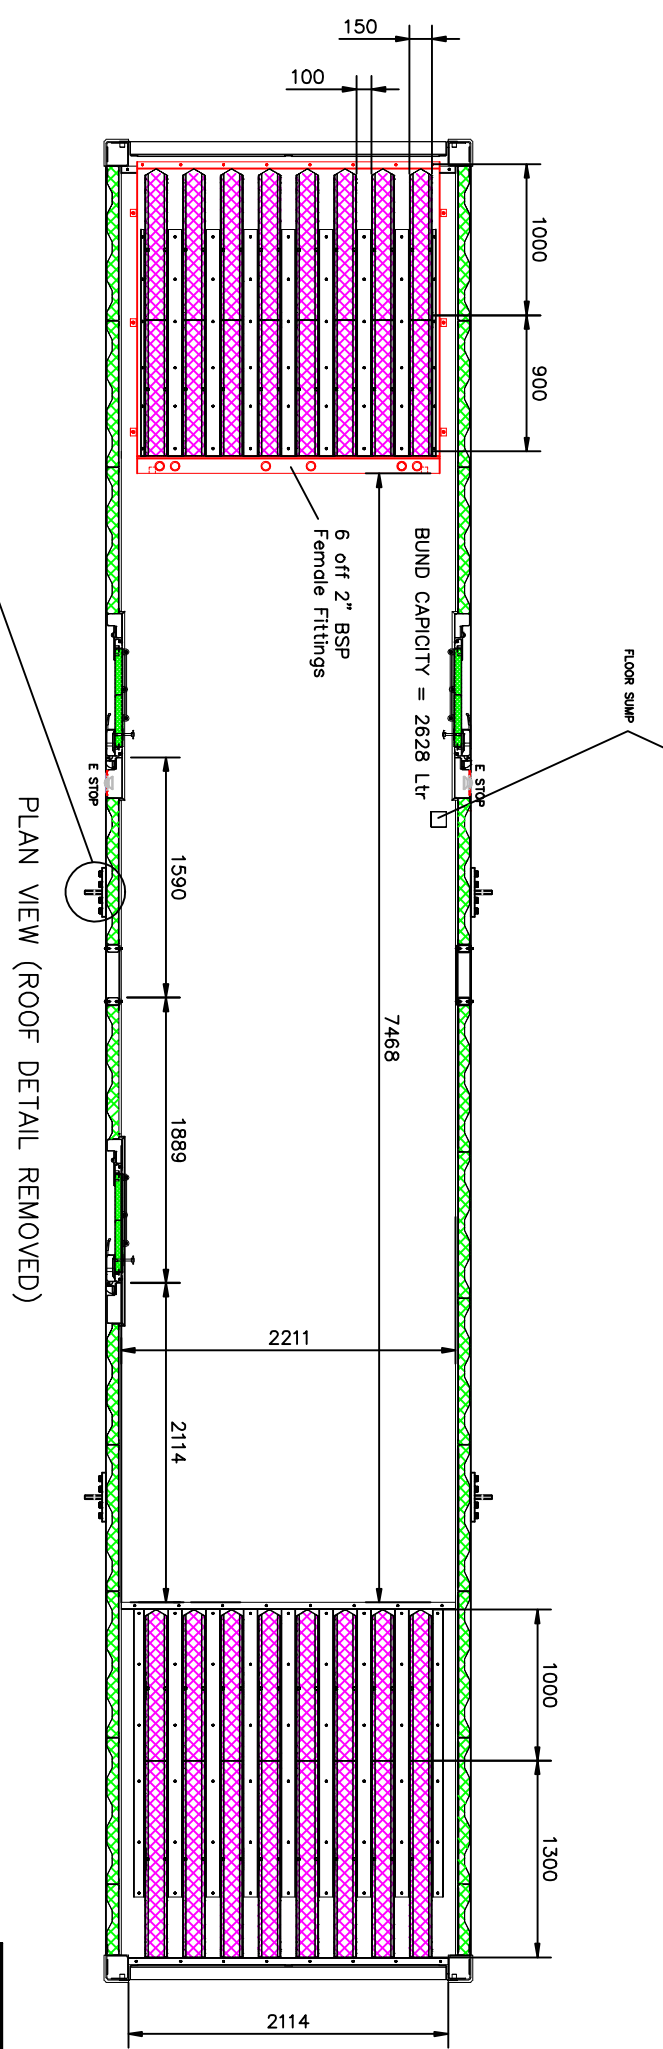

CLASSIFICATION		DIMENSION			
EXTERNAL	LENGTH	12,192.8	MM	A	
	WIDTH	2,438.8	MM	B	
	HEIGHT	2,896.8	MM	C	
INTERNAL	LENGTH	7,468.8	MM	D	
	WIDTH	2,211.8	MM	E	
	HEIGHT	2,587.8	MM	F	
A12HC(DFT)-75-KVA1500	HEIGHT	10,450	MM	G	
P1500 GENERATOR WET WEIGHT (ORW)		9910	KG	H	

SIDE VIEW (WALL DETAIL REMOVED)

Dimensions, Materials and Specification are subject to change without notice.

APPROVED	SIZE:	12192 x 2438 x 2896
STANDARD	TITLE:	12M HC (DFT)
CHECKED	DESIGNED	SP-A12HC(DFT)-75-KVA1500
DATE	SCALE	1:50 @ A3
DESIGNED	PROJECTION	
DATE		
SCALE		
PROJECTION		