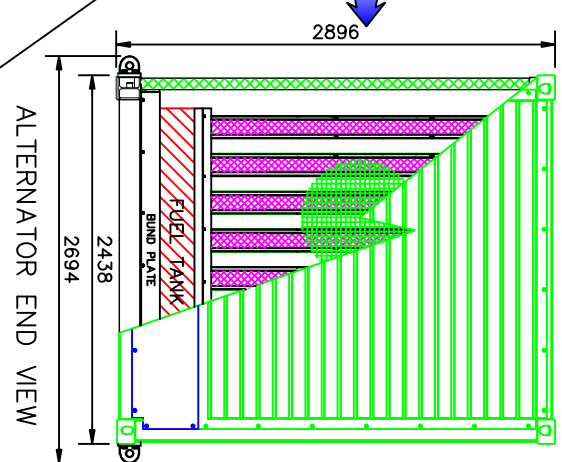

CLASSIFICATION		DIMENSION			
EXTERNAL	LENGTH	12,192.8	MM	A	
	WIDTH	2,438.8	MM	B	
	HEIGHT	2,896.8	MM	C	
INTERNAL	LENGTH	7,468.8	MM	D	
	WIDTH	2,211.8	MM	E	
	HEIGHT	2,587.8	MM	F	
A12HC(DFT)-75-KVA1500	HEIGHT	10,450	MM	G	
P1500 GENERATOR WET WEIGHT (ORW)		9910	KG	H	

SIDE VIEW (WALL DETAIL REMOVED)

Dimensions, Materials and Specification are subject to change without notice.

APPROVED	SIZE:	12192 x 2438 x 2896
STANDARD	TITLE:	12M HC (DFT)
CHECKED	DESIGNED	SP-A12HC(DFT)-75-KVA1500
DATE	SCALE	1:50 @ A3
DESIGNED	PROJECTION	
DATE		
SCALE		
PROJECTION		