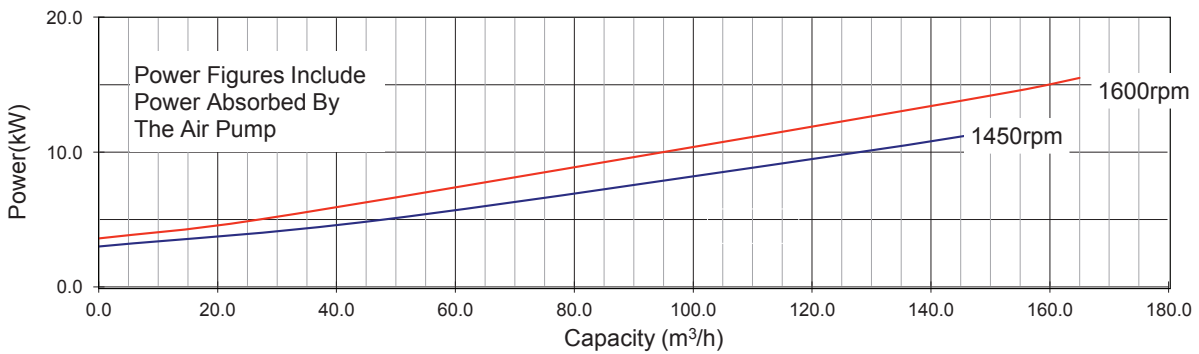

Performance Curve

S100

Selwood Limited, Bournemouth Road,
Chandler's Ford, Eastleigh, Hampshire, SO53 3ZL. UK
Tel: +44(0) 23 8025 0137 **Fax:** +44(0) 23 8027 1012
E-mail: pumpsales@selwoodpumps.com
Web: www.selwoodpumps.com

SELWOOD
www.selwoodpumps.com