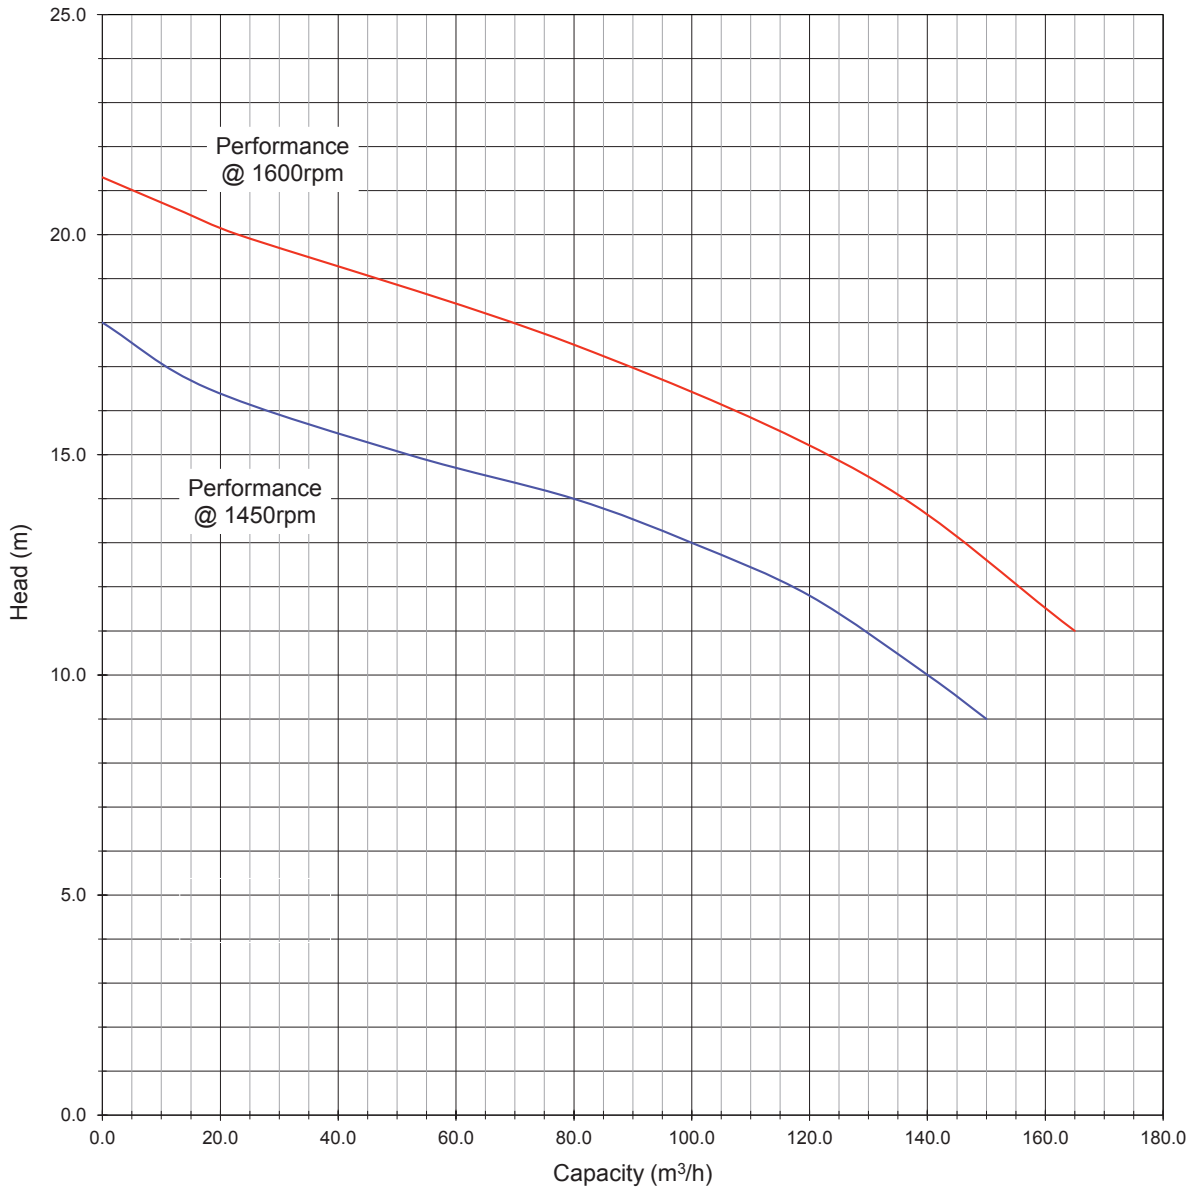

Performance Curve

S100

Selwood Limited, Bournemouth Road,
Chandler's Ford, Eastleigh, Hampshire, SO53 3ZL. UK
Tel: +44(0) 23 8025 0137 **Fax:** +44(0) 23 8027 1012
E-mail: pumpsales@selwoodpumps.com
Web: www.selwoodpumps.com

SELWOOD
www.selwoodpumps.com