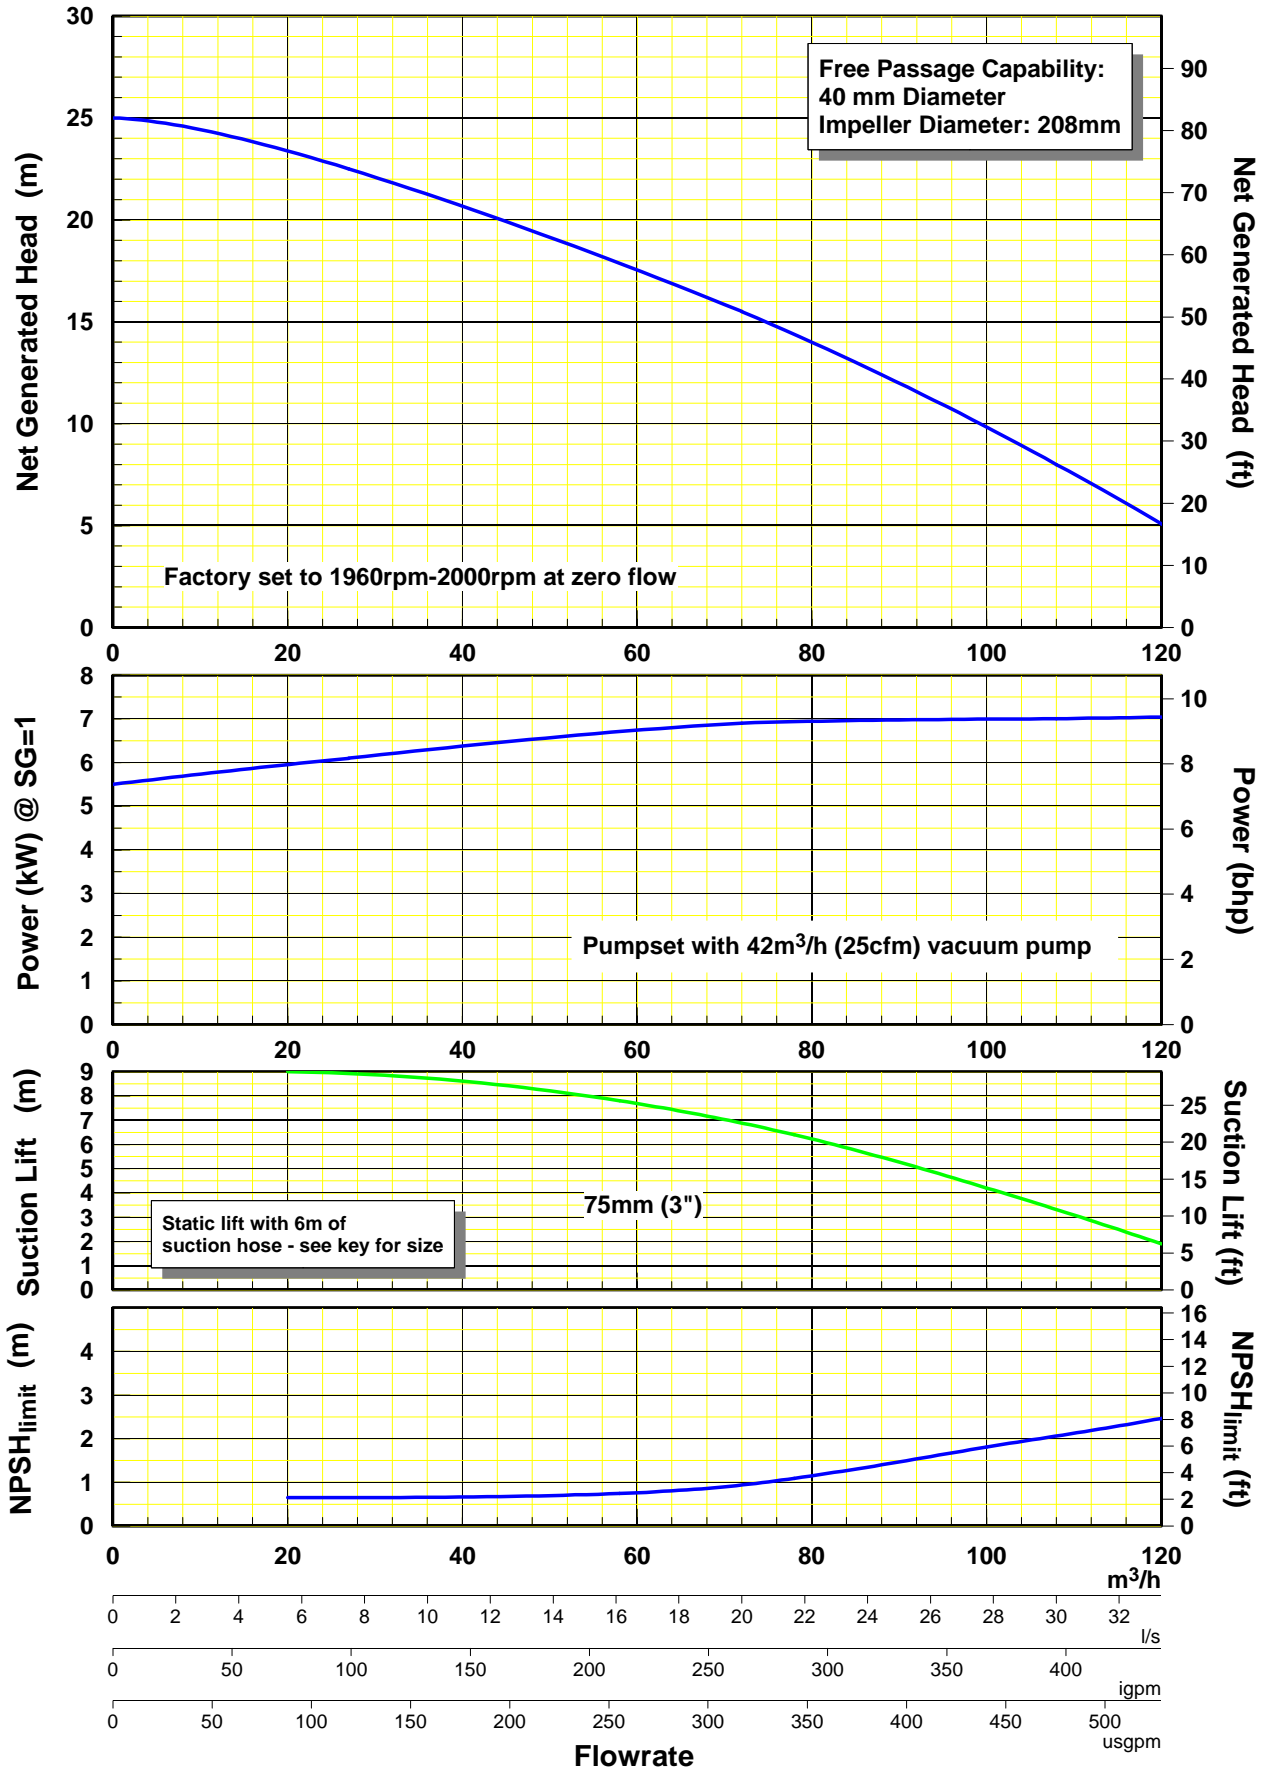

AUTOPRIME
ACE80 x 1D90

Curve Ref: ACE80-1D90-v1
 Speed: 2000 rpm Nominal
 Suct x Disch: 80 x 80 mm

AUTOPRIME

ACE100 x 1D90

Curve Ref: ACE100-1D90-v1

Speed: 2000 rpm Nominal

Suct x Disch: 100 x 100 mm