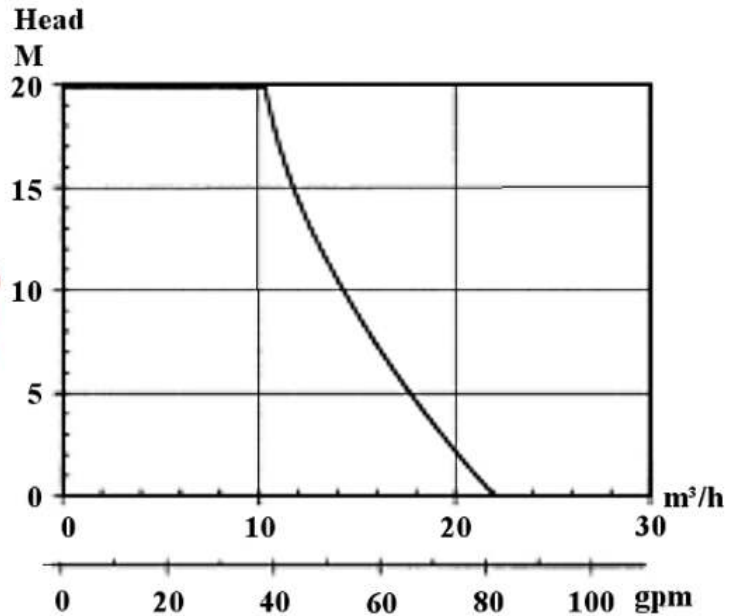

## HILTA D5 (Electric Start)

<b>Model Code:</b>	000090YE
<b>Size:</b>	3inch
<b>Drive:</b>	LN48 Yanmar
<b>Starting:</b>	Recoil or Electric start
<b>Fuel Type:</b>	Diesel
<b>Maximum output:</b>	5000gal/per hour – 22.6m <sup>3</sup>
<b>Maximum suction:</b>	7metres
<b>Total Head:</b>	20metres
<b>Maximum solids:</b>	40mm
<b>Fuel Capacity:</b>	5.5 litres
<b>Weight:</b>	165kg