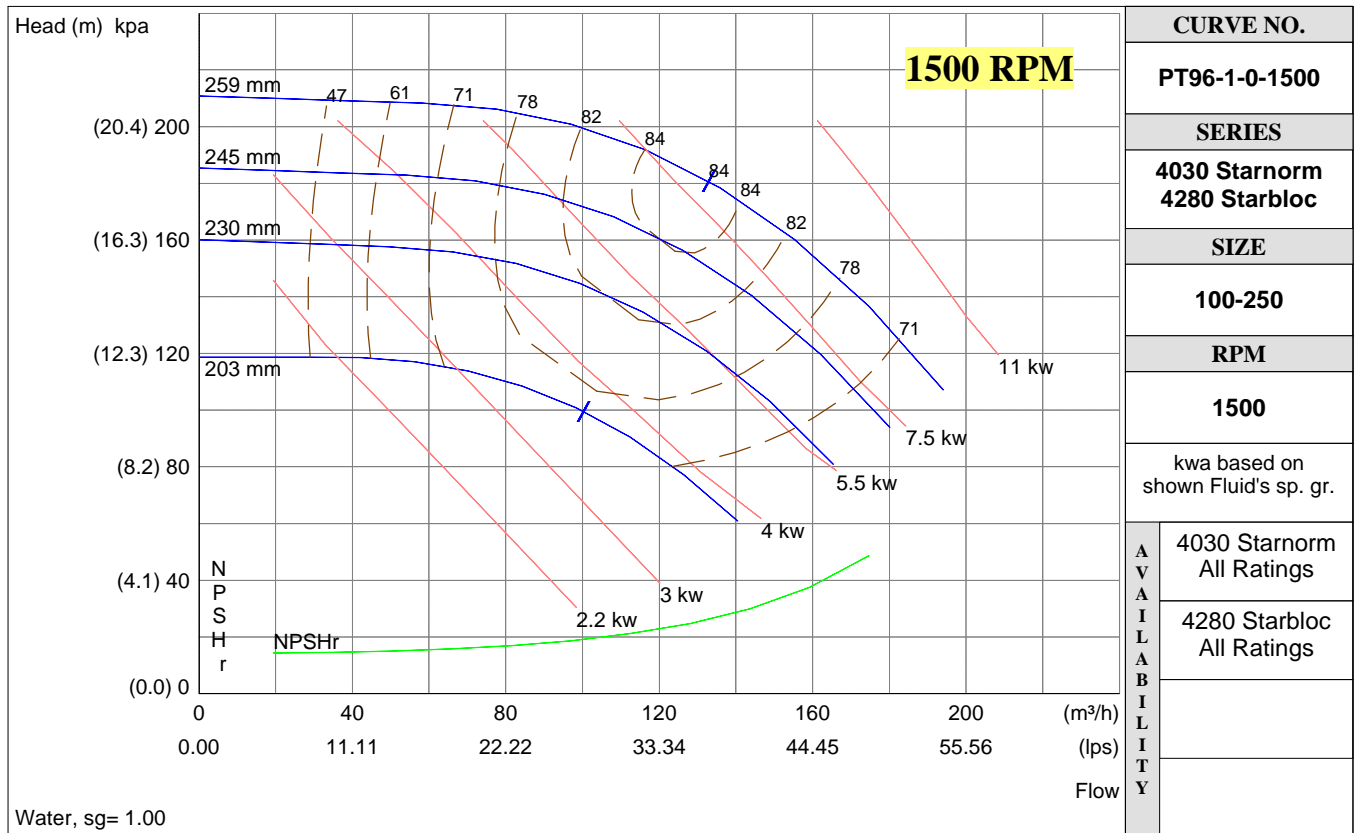

PERFORMANCE CURVES

Performance Guaranteed Only At Operating Point Indicated

CURVE NO.	
PT97-1-0-3000	
SERIES	
4030 Starnorm 4280 Starbloc	
SIZE	
100-250	
RPM	
3000	
kwa based on shown Fluid's sp. gr.	
A V A I L A B I L I T Y	4030 Starnorm All Ratings
	4280 Starbloc All Ratings

CURVE NO.	
PT96-1-0-1500	
SERIES	
4030 Starnorm 4280 Starbloc	
SIZE	
100-250	
RPM	
1500	
kwa based on shown Fluid's sp. gr.	
A V A I L A B I L I T Y	4030 Starnorm All Ratings
	4280 Starbloc All Ratings