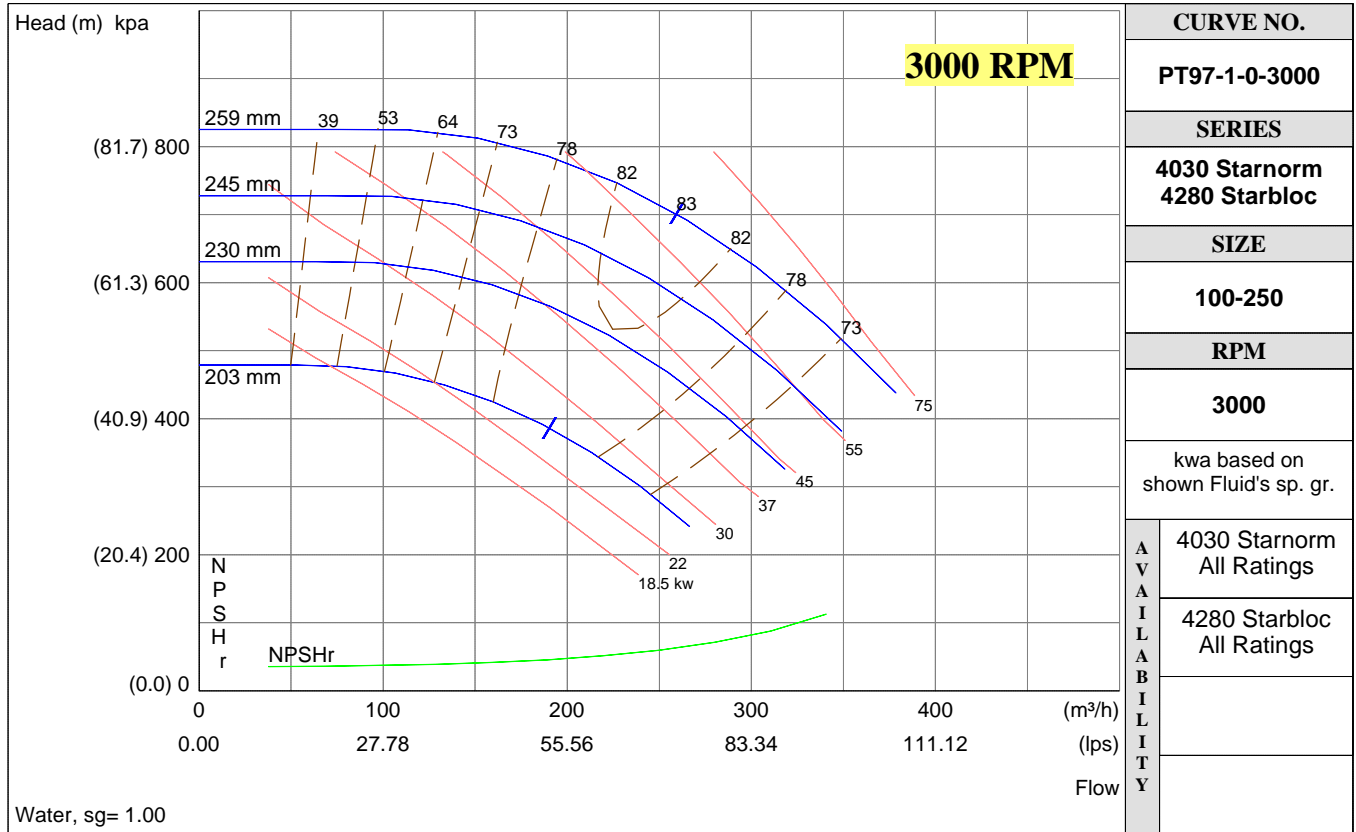

PERFORMANCE CURVES

Performance Guaranteed Only At Operating Point Indicated

CURVE NO.	
PT97-1-0-3000	
SERIES	
4030 Starnorm 4280 Starbloc	
SIZE	
100-250	
RPM	
3000	
kwa based on shown Fluid's sp. gr.	
A V A I L A B I L I T Y	4030 Starnorm All Ratings
	4280 Starbloc All Ratings

CURVE NO.	
PT96-1-0-1500	
SERIES	
4030 Starnorm 4280 Starbloc	
SIZE	
100-250	
RPM	
1500	
kwa based on shown Fluid's sp. gr.	
A V A I L A B I L I T Y	4030 Starnorm All Ratings
	4280 Starbloc All Ratings